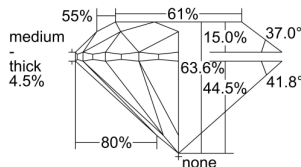

GIA®

FACSIMILE

GIA REPORT 1172558689

Verify this report at gia.edu

GIA DIAMOND DOSSIER®

April 04, 2016
GIA Report Number 1172558689
Shape and Cutting Style ..... Round Brilliant
Measurements ..... 5.02 - 5.05 x 3.21 mm

GRADING RESULTS

Carat Weight ..... 0.51 carat
Color Grade ..... F
Clarity Grade S11
Cut Grade ..... Good

ADDITIONAL GRADING INFORMATION

Polish ..... Excellent
Symmetry ..... Very Good
Fluorescence ..... None
Clarity Characteristics..... Feather, Crystal
Inscription(s): GIA 1172558689

PROPORTIONS

Profile to actual proportions

GRADING SCALES

GIA COLOR SCALE

COLORED	D
	E
	F
	G
	H
	I
	J
NEAR COLORLESS	K
	L
Faint	M
	N
	O
	P
Very Light	Q
	R
	S
	T
	U
	V
	W
	X
	Y
Light	Z

GIA CLARITY SCALE

FLAWLESS	VERY VERY SLIGHTLY INCLUDED	VVS₁	VVS₂	VS₁	VS₂	S1₁	S1₂	I₁	I₂	I₃	
											INTERNALLY FLAWLESS

GIA CUT SCALE

EXCELLENT
VERY GOOD
GOOD
FAIR
POOR