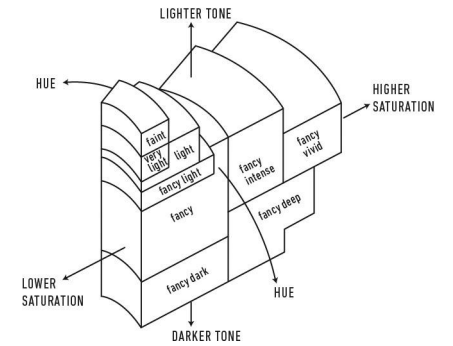

GIA COLORED DIAMOND REPORT

March 04, 2014
 Report Type **Identification and Origin Report**
 GIA Report Number **1168833263**
 Shape and Cutting Style **Modified Square Brilliant**
 Measurements **4.82 x 4.72 x 3.53 mm**
 Carat Weight **0.71 carat**
 Color Grade **Fancy Deep Orangy Pink**
 Color Origin **Natural**
 Color Distribution **Even**
 Inscription(s): GIA 1168833263

ADDITIONAL INFORMATION

**GIA COLORED
DIAMOND
SCALE**

Illustration of GIA fancy color grade interrelationships

The results documented in this report refer only to the diamond described, and were obtained using the techniques and equipment used by GIA at the time of examination. This report is not a guarantee or valuation. For additional information and important limitations and disclaimers, please see www.gia.edu/terms or call +1 800 421 7250 or +1 760 603 4500. ©2014 Gemological Institute of America, Inc.