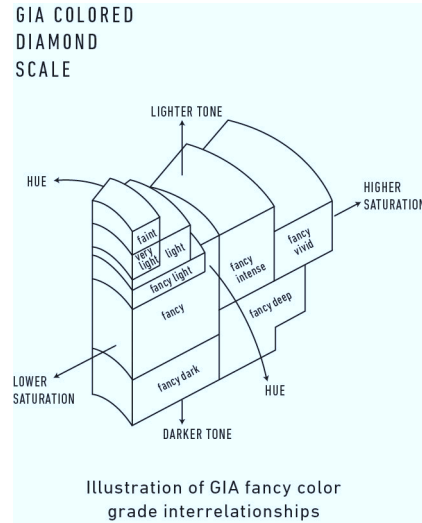

GIA COLORED DIAMOND REPORT

April 12, 2017
Report Type ..... Identification and Origin Report
GIA Report Number 1166277412
Shape and Cutting Style ..... Cushion Modified Brilliant
Measurements ..... 8.31 x 8.21 x 4.40 mm
Carat Weight ..... 2.41 carat
Color Grade ..... Fancy Dark Orange-Brown
Color Origin ..... Natural
Color Distribution ..... Even
Inscription(s): GIA 1166277412

ADDITIONAL INFORMATION

The results documented in this report refer only to the diamond described, and were obtained using the techniques and equipment used by GIA at the time of examination. This report is not a guarantee or valuation. For additional information and important limitations and disclaimers, please see www.gia.edu/terms or call +1 800 421 7250 or +1 760 603 4500. ©2014 Gemological Institute of America, Inc.

reportcheck.gia.edu