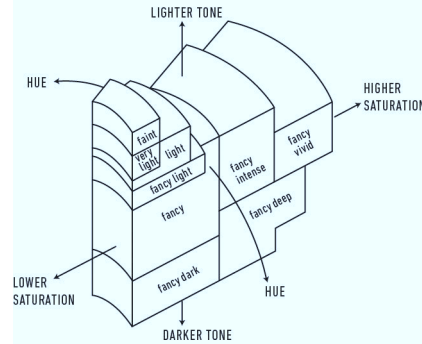

GIA COLORED DIAMOND REPORT

January 28, 2016
 Report Type Identification and Origin Report
 GIA Report Number 1156496128
 Shape and Cutting Style Oval Modified Brilliant
 Measurements 7.25 x 4.76 x 2.64 mm
 Carat Weight 0.63 carat
 Color Grade Light Pink
 Color Origin Natural
 Color Distribution Not Applicable

ADDITIONAL INFORMATION

GIA COLORED
DIAMOND
SCALE

Illustration of GIA fancy color grade interrelationships

The results documented in this report refer only to the diamond described, and were obtained using the techniques and equipment used by GIA at the time of examination. This report is not a guarantee or valuation. For additional information and important limitations and disclaimers, please see www.gia.edu/terms or call +1 800 421 7250 or +1 760 603 4500. ©2014 Gemological Institute of America, Inc.