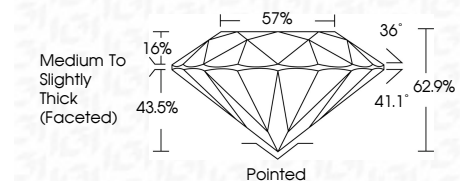

ELECTRONIC COPY

LG782641326
Report verification at igi.org

March 13, 2026
IGI Report Number **LG782641326**
Description **LABORATORY GROWN DIAMOND**
Shape and Cutting Style **ROUND BRILLIANT**
Measurements **7.32 - 7.36 X 4.62 MM**

GRADING RESULTS
Carat Weight **1.53 CARAT**
Color Grade **D**
Clarity Grade **VVS 2**
Cut Grade **EXCELLENT**

ADDITIONAL GRADING INFORMATION
Polish **EXCELLENT**
Symmetry **EXCELLENT**
Fluorescence **NONE**
Inscription(s) **IGI LG782641326**
Comments: This Laboratory Grown Diamond was created by Chemical Vapor Deposition (CVD) growth process. Type IIa

March 13, 2026
IGI Report No LG782641326
ROUND BRILLIANT
7.32 - 7.36 X 4.62 MM
1.53 CARAT
Color Grade **D**
Clarity Grade **VVS 2**
Depth **EXCELLENT**
Table **62.9%**
Girdle **57%**
Medium To Slightly Thick (Faceted)
Culet **Pointed**
Polish **EXCELLENT**
Symmetry **EXCELLENT**
Fluorescence **NONE**
Inscription(s) **IGI LG782641326**
Comments: This Laboratory Grown Diamond was created by Chemical Vapor Deposition (CVD) growth process. Type IIa

LABORATORY GROWN DIAMOND REPORT

March 13, 2026
IGI Report Number **LG782641326**
Description **LABORATORY GROWN DIAMOND**
Shape and Cutting Style **ROUND BRILLIANT**
Measurements **7.32 - 7.36 X 4.62 MM**