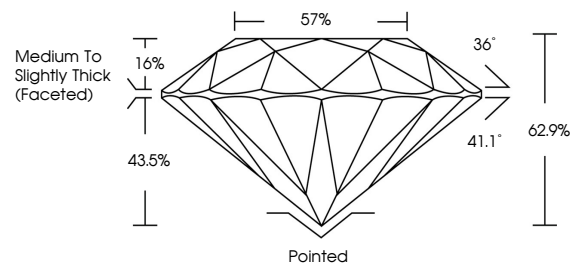

PROPORTIONS