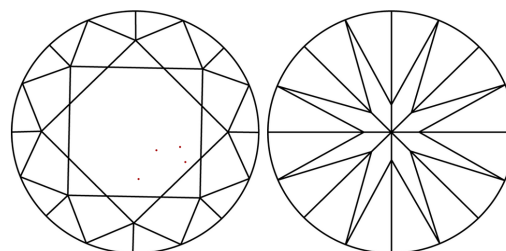

CLARITY CHARACTERISTICS

KEY TO SYMBOLS

Red symbols indicate internal characteristics.
Green symbols indicate external characteristics.