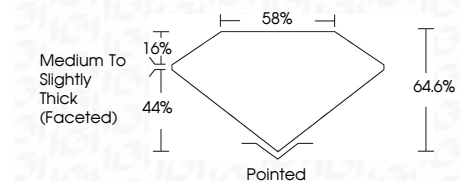

ELECTRONIC COPY

LG781627040
Report verification at igi.org

March 9, 2026
IGI Report Number **LG781627040**
Description **LABORATORY GROWN DIAMOND**
Shape and Cutting Style **MARQUISE BRILLIANT**
Measurements **11.46 X 6.08 X 3.93 MM**

GRADING RESULTS
Carat Weight **1.59 CARAT**
Color Grade **E**
Clarity Grade **VVS 2**

ADDITIONAL GRADING INFORMATION
Polish **EXCELLENT**
Symmetry **EXCELLENT**
Fluorescence **NONE**
Inscription(s) **IGI LG781627040**
Comments: This Laboratory Grown Diamond was created by Chemical Vapor Deposition (CVD) growth process. Type IIa

March 9, 2026
IGI Report No **LG781627040**
MARQUISE BRILLIANT
11.46 X 6.08 X 3.93 MM
1.59 CARAT
Color Grade **E**
Clarity Grade **VVS 2**
Depth **64.6%**
Table **85%**
Girdle **Medium to Slightly Thick (Faceted)**
Culet **Pointed**
Polish **EXCELLENT**
Symmetry **EXCELLENT**
Fluorescence **NONE**
Inscription(s) **IGI LG781627040**
Comments: This Laboratory Grown Diamond was created by Chemical Vapor Deposition (CVD) growth process. Type IIa

GRADING RESULTS
Carat Weight **1.59 CARAT**
Color Grade **E**
Clarity Grade **VVS 2**

ADDITIONAL GRADING INFORMATION
Polish **EXCELLENT**
Symmetry **EXCELLENT**
Fluorescence **NONE**
Inscription(s) **IGI LG781627040**