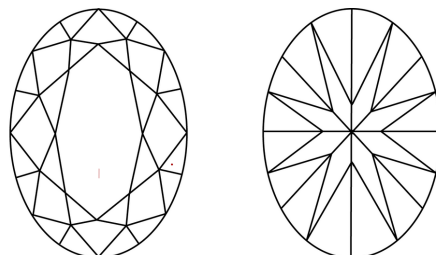

CLARITY CHARACTERISTICS

KEY TO SYMBOLS

Red symbols indicate internal characteristics.
Green symbols indicate external characteristics.

COLOR

D E F G H I J Faint Very Light Light

CLARITY

FL	IF	VS¹⁻²	VS¹⁻²	SI¹⁻²	I¹⁻³
Flawless	Internally Flawless	Very Very Slightly Included	Very Slightly Included	Slightly Included	Included