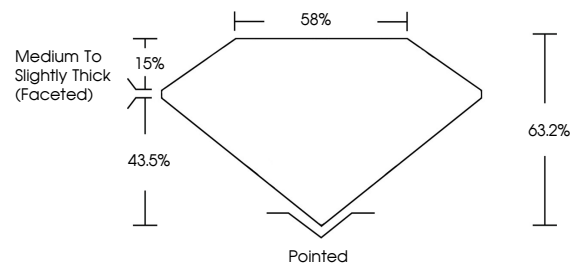

PROPORTIONS