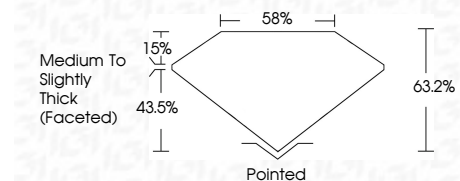

ELECTRONIC COPY

LG780693074
Report verification at igi.org

March 10, 2026
IGI Report Number **LG780693074**
Description **LABORATORY GROWN DIAMOND**
Shape and Cutting Style **OVAL BRILLIANT**
Measurements **7.95 X 5.68 X 3.59 MM**

GRADING RESULTS
Carat Weight **1.03 CARAT**
Color Grade **E**
Clarity Grade **VS 1**

ADDITIONAL GRADING INFORMATION
Polish **EXCELLENT**
Symmetry **EXCELLENT**
Fluorescence **NONE**
Inscription(s) **IGI LG780693074**
Comments: This Laboratory Grown Diamond was created by Chemical Vapor Deposition (CVD) growth process. Type IIa

March 10, 2026
IGI Report No LG780693074
OVAL BRILLIANT
1.03 CARAT E
7.95 X 5.68 X 3.59 MM
Carat Weight
Color Grade
Clarity Grade
Depth
Table
Girdle
Medium to Slightly Thick (Faceted)
Pointed
EXCELLENT
EXCELLENT
NONE
IGI LG780693074
Inscription(s)
Comments: This Laboratory Grown Diamond was created by Chemical Vapor Deposition (CVD) growth process. Type IIa

LABORATORY GROWN DIAMOND REPORT

March 10, 2026
IGI Report Number **LG780693074**
Description **LABORATORY GROWN DIAMOND**
Shape and Cutting Style **OVAL BRILLIANT**
Measurements **7.95 X 5.68 X 3.59 MM**