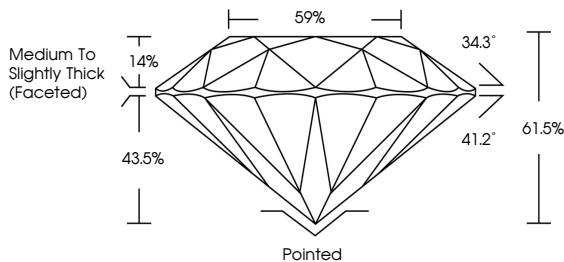

PROPORTIONS