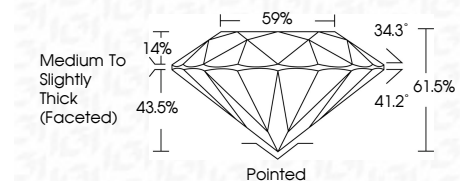

ELECTRONIC COPY

LG780690904
Report verification at igi.org

March 10, 2026
IGI Report Number **LG780690904**
Description **LABORATORY GROWN DIAMOND**
Shape and Cutting Style **ROUND BRILLIANT**
Measurements **8.05 - 8.09 X 4.97 MM**

GRADING RESULTS
Carat Weight **1.99 CARAT**
Color Grade **D**
Clarity Grade **VVS 2**
Cut Grade **IDEAL**

ADDITIONAL GRADING INFORMATION
Polish **EXCELLENT**
Symmetry **EXCELLENT**
Fluorescence **NONE**
Inscription(s) **IGI LG780690904**
Comments: This Laboratory Grown Diamond was created by Chemical Vapor Deposition (CVD) growth process. Type IIa

March 10, 2026
IGI Report No **LG780690904**
ROUND BRILLIANT
Carat Weight **1.99 CARAT**
Color Grade **D**
Clarity Grade **VVS 2**
Cut Grade **IDEAL**
Depth **61.5%**
Table **59%**
Girdle **Medium To Slightly Thick (Faceted)**
Culet **Pointed**
Polish **EXCELLENT**
Symmetry **EXCELLENT**
Fluorescence **NONE**
Inscription(s) **IGI LG780690904**
Comments: This Laboratory Grown Diamond was created by Chemical Vapor Deposition (CVD) growth process. Type IIa

March 10, 2026
IGI Report Number **LG780690904**
Description **LABORATORY GROWN DIAMOND**
Shape and Cutting Style **ROUND BRILLIANT**
Measurements **8.05 - 8.09 X 4.97 MM**

GRADING RESULTS
Carat Weight **1.99 CARAT**
Color Grade **D**
Clarity Grade **VVS 2**
Cut Grade **IDEAL**