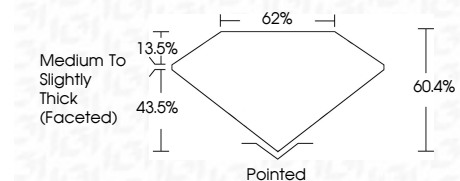

ELECTRONIC COPY

LG780672432
Report verification at igi.org

March 6, 2026
IGI Report Number **LG780672432**
Description **LABORATORY GROWN DIAMOND**
Shape and Cutting Style **OVAL BRILLIANT**
Measurements **9.60 X 6.57 X 3.97 MM**

GRADING RESULTS
Carat Weight **1.58 CARAT**
Color Grade **D**
Clarity Grade **VS 2**

ADDITIONAL GRADING INFORMATION
Polish **EXCELLENT**
Symmetry **EXCELLENT**
Fluorescence **NONE**
Inscription(s) **IGI LG780672432**
Comments: This Laboratory Grown Diamond was created by Chemical Vapor Deposition (CVD) growth process. Type IIa

March 6, 2026
IGI Report No LG780672432
OVAL BRILLIANT
Carat Weight **1.58 CARAT**
Color Grade **D**
Clarity Grade **VS 2**
Depth **60.4%**
Table **43.5%**
Girdle **Medium to Slightly Thick (Faceted)**
Culet **Pointed**
Polish **EXCELLENT**
Symmetry **EXCELLENT**
Fluorescence **NONE**
Inscription(s) **IGI LG780672432**
Comments: This Laboratory Grown Diamond was created by Chemical Vapor Deposition (CVD) growth process. Type IIa

March 6, 2026
IGI Report Number **LG780672432**
Description **LABORATORY GROWN DIAMOND**
Shape and Cutting Style **OVAL BRILLIANT**
Measurements **9.60 X 6.57 X 3.97 MM**

GRADING RESULTS
Carat Weight **1.58 CARAT**
Color Grade **D**
Clarity Grade **VS 2**