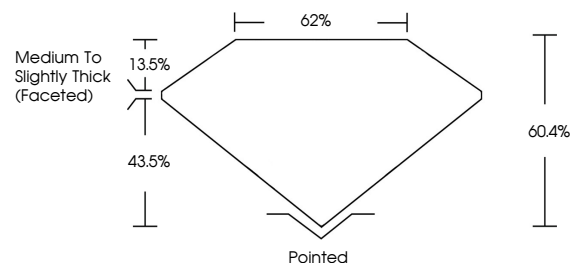

PROPORTIONS