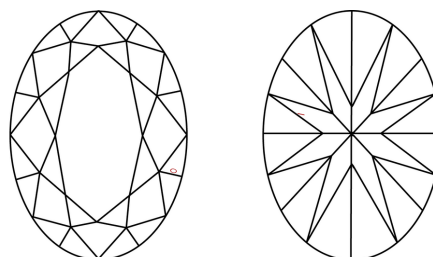

ELECTRONIC COPY

LG780672432
Report verification at igi.org

March 6, 2026
IGI Report Number **LG780672432**
Description **LABORATORY GROWN DIAMOND**
Shape and Cutting Style **OVAL BRILLIANT**
Measurements **9.60 X 6.57 X 3.97 MM**

March 6, 2026
IGI Report Number **LG780672432**
Description **LABORATORY GROWN DIAMOND**
Shape and Cutting Style **OVAL BRILLIANT**
Measurements **9.60 X 6.57 X 3.97 MM**

GRADING RESULTS
Carat Weight **1.58 CARAT**
Color Grade **D**
Clarity Grade **VS 2**

PROPORTIONS

Sample Image Used

CLARITY CHARACTERISTICS

KEY TO SYMBOLS

Red symbols indicate internal characteristics.
Green symbols indicate external characteristics.

COLOR

D E F G H I J Faint Very Light Light