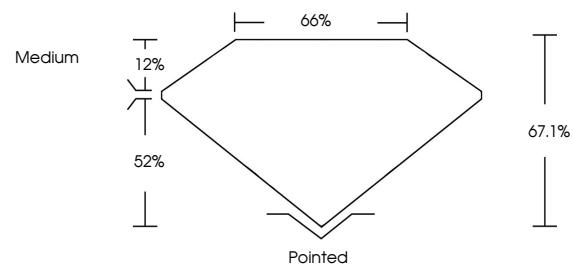

Measurements **10.86 X 7.90 X 5.30 MM**

GRADING RESULTS

Carat Weight **3.89 CARATS**
Color Grade **E**
Clarity Grade **VVS 2**

ADDITIONAL GRADING INFORMATION

Polish **EXCELLENT**
Symmetry **EXCELLENT**
Fluorescence **NONE**
Inscription(s) **IGI LG778680470**
Comments: This Laboratory Grown Diamond was created by Chemical Vapor Deposition (CVD) growth process. Type IIa

March 7, 2026
IGI Report No **LG778680470**
CUT CORNERED RECT. MODIFIED BRILLIANT
10.86 X 7.90 X 5.30 MM
Carat Weight **3.89 CARATS**
Color Grade **E**
Clarity Grade **VVS 2**
Depth **52%**
Table **12%**
Girdle **Medium**
Culet **Pointed**
Polish **EXCELLENT**
Symmetry **EXCELLENT**
Fluorescence **NONE**
Inscription(s) **IGI LG778680470**
Comments: This Laboratory Grown Diamond was created by Chemical Vapor Deposition (CVD) growth process. Type IIa

GRADING RESULTS

Carat Weight **3.89 CARATS**
Color Grade **E**
Clarity Grade **VVS 2**

ADDITIONAL GRADING INFORMATION

Polish **EXCELLENT**
Symmetry **EXCELLENT**
Fluorescence **NONE**
Inscription(s) **IGI LG778680470**

Comments: This Laboratory Grown Diamond was created by Chemical Vapor Deposition (CVD) growth process. Type IIa

PROPORTIONS

Sample Image Used

CLARITY CHARACTERISTICS

KEY TO SYMBOLS

Red symbols indicate internal characteristics.
Green symbols indicate external characteristics.