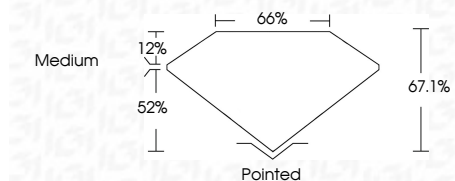

ELECTRONIC COPY

LG778680470
Report verification at igi.org

March 7, 2026
IGI Report Number **LG778680470**
Description **LABORATORY GROWN DIAMOND**
Shape and Cutting Style **CUT CORNERED
RECTANGULAR MODIFIED
BRILLIANT**

Measurements **10.86 X 7.90 X 5.30 MM**

GRADING RESULTS

Carat Weight **3.89 CARATS**
Color Grade **E**
Clarity Grade **VVS 2**

ADDITIONAL GRADING INFORMATION

Polish **EXCELLENT**
Symmetry **EXCELLENT**
Fluorescence **NONE**
Inscription(s) **IGI LG778680470**
Comments: This Laboratory Grown Diamond was created by Chemical Vapor Deposition (CVD) growth process. Type IIa

March 7, 2026
IGI Report No **LG778680470**
CUT CORNERED RECT. MODIFIED BRILLIANT
10.86 X 7.90 X 5.30 MM
Carat Weight **3.89 CARATS**
Color Grade **E**
Clarity Grade **VVS 2**
Depth **52%**
Table **12%**
Girdle **Medium**
Culet **Pointed**
Polish **EXCELLENT**
Symmetry **EXCELLENT**
Fluorescence **NONE**
Inscription(s) **IGI LG778680470**
Comments: This Laboratory Grown Diamond was created by Chemical Vapor Deposition (CVD) growth process. Type IIa

GRADING RESULTS

Carat Weight **3.89 CARATS**
Color Grade **E**
Clarity Grade **VVS 2**

ADDITIONAL GRADING INFORMATION

Polish **EXCELLENT**
Symmetry **EXCELLENT**
Fluorescence **NONE**
Inscription(s) **IGI LG778680470**