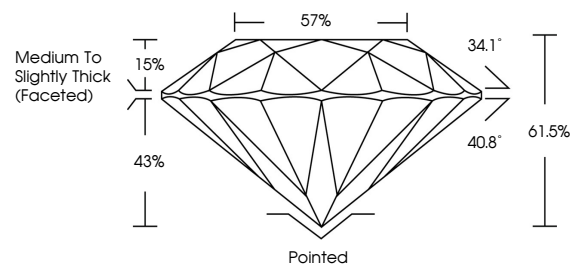

March 1, 2026
IGI Report No LG778648921
ROUND BRILLIANT
8.18 - 8.21 X 5.04 MM
2.09 CARATS
Color Grade **F**
Clarity Grade **VS 1**
Cut Grade **IDEAL**
Depth **61.5%**
Table **57%**
Girdle **Medium To Slightly Thick (Faceted)**
Culet **Pointed**
Polish **EXCELLENT**
Symmetry **EXCELLENT**
Fluorescence **NONE**
Inscription(s) **IGI LG778648921**
Comments: This Laboratory Grown Diamond was created by Chemical Vapor Deposition (CVD) growth process. Type IIa

LABORATORY GROWN DIAMOND REPORT

March 1, 2026
IGI Report Number **LG778648921**
Description **LABORATORY GROWN DIAMOND**
Shape and Cutting Style **ROUND BRILLIANT**
Measurements **8.18 - 8.21 X 5.04 MM**

GRADING RESULTS

Carat Weight **2.09 CARATS**
Color Grade **F**
Clarity Grade **VS 1**
Cut Grade **IDEAL**

ADDITIONAL GRADING INFORMATION

Polish **EXCELLENT**
Symmetry **EXCELLENT**
Fluorescence **NONE**
Inscription(s) **IGI LG778648921**

Comments: This Laboratory Grown Diamond was created by Chemical Vapor Deposition (CVD) growth process. Type IIa

PROPORTIONS

Sample Image Used

CLARITY CHARACTERISTICS

KEY TO SYMBOLS

Red symbols indicate internal characteristics.
Green symbols indicate external characteristics.