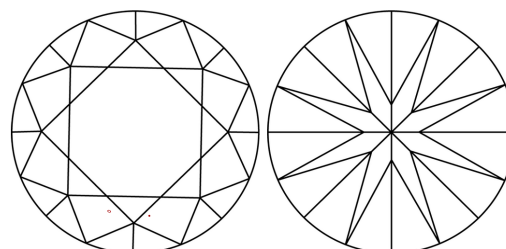

CLARITY CHARACTERISTICS

KEY TO SYMBOLS

Red symbols indicate internal characteristics.
Green symbols indicate external characteristics.

COLOR

D E F G H I J Faint Very Light Light

CLARITY

FL	IF	VS¹⁻²	VS¹⁻²	SI¹⁻²	I¹⁻³
Flawless	Internally Flawless	Very Very Slightly Included	Very Slightly Included	Slightly Included	Included