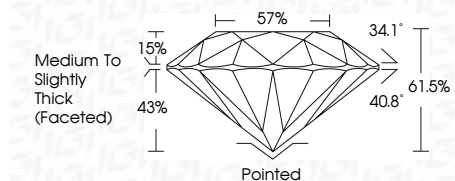

ELECTRONIC COPY

LG778648921
Report verification at igi.org

March 1, 2026
IGI Report Number **LG778648921**
Description **LABORATORY GROWN DIAMOND**
Shape and Cutting Style **ROUND BRILLIANT**
Measurements **8.18 - 8.21 X 5.04 MM**

GRADING RESULTS

Carat Weight **2.09 CARATS**
Color Grade **F**
Clarity Grade **VS 1**
Cut Grade **IDEAL**

ADDITIONAL GRADING INFORMATION

Polish **EXCELLENT**
Symmetry **EXCELLENT**
Fluorescence **NONE**
Inscription(s) **IGI LG778648921**
Comments: This Laboratory Grown Diamond was created by Chemical Vapor Deposition (CVD) growth process. Type IIa

March 1, 2026
IGI Report No LG778648921
ROUND BRILLIANT
8.18 - 8.21 X 5.04 MM
2.09 CARATS
Color Grade **F**
Clarity Grade **VS 1**
Cut Grade **IDEAL**
Depth **61.5%**
Table **57%**
Girdle **Medium To Slightly Thick (Faceted)**
Culet **Pointed**
Polish **EXCELLENT**
Symmetry **EXCELLENT**
Fluorescence **NONE**
Inscription(s) **IGI LG778648921**
Comments: This Laboratory Grown Diamond was created by Chemical Vapor Deposition (CVD) growth process. Type IIa

LABORATORY GROWN DIAMOND REPORT

March 1, 2026
IGI Report Number **LG778648921**
Description **LABORATORY GROWN DIAMOND**
Shape and Cutting Style **ROUND BRILLIANT**
Measurements **8.18 - 8.21 X 5.04 MM**