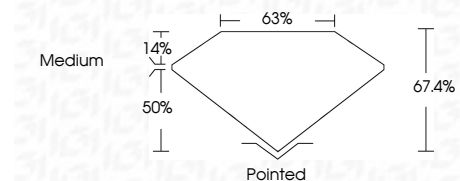

ELECTRONIC COPY

LG778604063
Report verification at igi.org

February 26, 2026
IGI Report Number **LG778604063**
Description **LABORATORY GROWN DIAMOND**

Shape and Cutting Style **CUT CORNERED
RECTANGULAR MODIFIED
BRILLIANT**

Measurements **10.64 X 7.91 X 5.33 MM**

GRADING RESULTS

Carat Weight **3.89 CARATS**
Color Grade **E**
Clarity Grade **VS 1**

ADDITIONAL GRADING INFORMATION

Polish **EXCELLENT**
Symmetry **EXCELLENT**
Fluorescence **NONE**
Inscription(s) **IGI LG778604063**

Comments: This Laboratory Grown Diamond was created by Chemical Vapor Deposition (CVD) growth process. Type IIa

February 26, 2026
IGI Report No **LG778604063**
CUT CORNERED RECT. MODIFIED BRILLIANT
10.64 X 7.91 X 5.33 MM
Carat Weight **3.89 CARATS**
Color Grade **E**
Clarity Grade **VS 1**
Depth **67.4%**
Table **14%**
Girdle **50%**
Medium
Culet **Pointed**
Polish **EXCELLENT**
Symmetry **EXCELLENT**
Fluorescence **NONE**
Inscription(s) **IGI LG778604063**
Comments: This Laboratory Grown Diamond was created by Chemical Vapor Deposition (CVD) growth process. Type IIa

LABORATORY GROWN DIAMOND REPORT

February 26, 2026
IGI Report Number **LG778604063**
Description **LABORATORY GROWN DIAMOND**
Shape and Cutting Style **CUT CORNERED RECTANGULAR
MODIFIED BRILLIANT**
Measurements **10.64 X 7.91 X 5.33 MM**