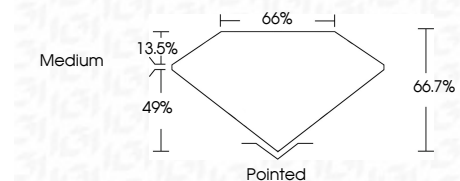

ELECTRONIC COPY

LG777625139
Report verification at igi.org

March 2, 2026
IGI Report Number **LG777625139**
Description **LABORATORY GROWN DIAMOND**
Shape and Cutting Style **CUT CORNERED
RECTANGULAR MODIFIED
BRILLIANT**

Measurements **10.84 X 7.84 X 5.23 MM**

GRADING RESULTS

Carat Weight **3.91 CARATS**
Color Grade **D**
Clarity Grade **VVS 2**

ADDITIONAL GRADING INFORMATION

Polish **EXCELLENT**
Symmetry **EXCELLENT**
Fluorescence **NONE**
Inscription(s) **IGI LG777625139**
Comments: This Laboratory Grown Diamond was created by Chemical Vapor Deposition (CVD) growth process. Type IIa

March 2, 2026
IGI Report No **LG777625139**
CUT CORNERED RECT. MODIFIED BRILLIANT
10.84 X 7.84 X 5.23 MM
Carat Weight **3.91 CARATS**
Color Grade **D**
Clarity Grade **VVS 2**
Depth **66.7%**
Table **65%**
Girdle **Medium**
Culet **Pointed**
Polish **EXCELLENT**
Symmetry **EXCELLENT**
Fluorescence **NONE**
Inscription(s) **IGI LG777625139**
Comments: This Laboratory Grown Diamond was created by Chemical Vapor Deposition (CVD) growth process. Type IIa

GRADING RESULTS

Carat Weight **3.91 CARATS**
Color Grade **D**
Clarity Grade **VVS 2**

ADDITIONAL GRADING INFORMATION

Polish **EXCELLENT**
Symmetry **EXCELLENT**
Fluorescence **NONE**
Inscription(s) **IGI LG777625139**