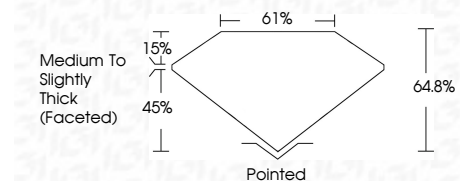

ELECTRONIC COPY

LG777615926
Report verification at igi.org

February 23, 2026

IGI Report Number **LG777615926**

Description **LABORATORY GROWN DIAMOND**

Shape and Cutting Style **PEAR BRILLIANT**

Measurements **10.81 X 6.91 X 4.48 MM**

GRADING RESULTS

Carat Weight **2.01 CARATS**

Color Grade **G**

Clarity Grade **VVS 2**

Sample Image Used

ADDITIONAL GRADING INFORMATION

Polish **EXCELLENT**

Symmetry **EXCELLENT**

2.01 CARATS
Carat Weight
Color Grade **G**
Clarity Grade **VVS 2**
Depth **64.8%**
Table **45%**
Girdle **Medium to Slightly Thick (Faceted)**

Pointed
Culet **EXCELLENT**
Polish **EXCELLENT**
Symmetry **EXCELLENT**
Fluorescence **NONE**
Inscription(s) **IGI LG777615926**