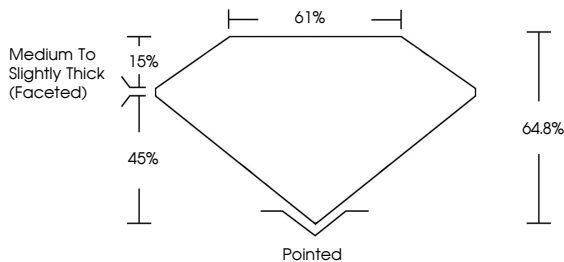

2.01 CARATS
Carat Weight
Color Grade **G**
Clarity Grade **VVS 2**
Depth **64.8%**
Table **45%**
Girdle **Medium to Slightly Thick (Faceted)**

Pointed
Culet **EXCELLENT**
Polish **EXCELLENT**
Symmetry **EXCELLENT**
Fluorescence **NONE**
Inscription(s) **IGI LG777615926**

GRADING RESULTS

Carat Weight **2.01 CARATS**
Color Grade **G**
Clarity Grade **VVS 2**

ADDITIONAL GRADING INFORMATION

Polish **EXCELLENT**
Symmetry **EXCELLENT**
Fluorescence **NONE**
Inscription(s) **IGI LG777615926**

Comments: This Laboratory Grown Diamond was created by Chemical Vapor Deposition (CVD) growth process. Type IIa

PROPORTIONS

CLARITY CHARACTERISTICS

KEY TO SYMBOLS

Red symbols indicate internal characteristics.
Green symbols indicate external characteristics.