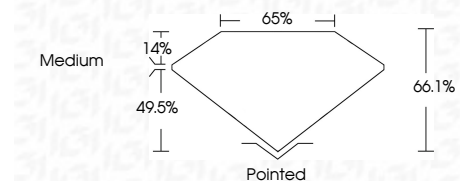

Measurements **11.26 X 8.05 X 5.32 MM**

GRADING RESULTS

Carat Weight **4.10 CARATS**
Color Grade **E**
Clarity Grade **VVS 2**

ADDITIONAL GRADING INFORMATION

Polish **EXCELLENT**
Symmetry **EXCELLENT**
Fluorescence **NONE**

Inscription(s) **IGI LG776681966**
Comments: This Laboratory Grown Diamond was created by Chemical Vapor Deposition (CVD) growth process. Type IIa

February 27, 2026
IGI Report No **LG776681966**
CUT CORNERED RECT. MODIFIED BRILLIANT
4.10 CARATS E
Carat Weight **4.10 CARATS**
Color Grade **E**
Clarity Grade **VVS 2**
Depth **49.5%**
Table **14%**
Girdle **Medium**
Culet **Pointed**
Polish **EXCELLENT**
Symmetry **EXCELLENT**
Fluorescence **NONE**
Inscription(s) **IGI LG776681966**

Comments: This Laboratory Grown Diamond was created by Chemical Vapor Deposition (CVD) growth process. Type IIa

LABORATORY GROWN DIAMOND REPORT

February 27, 2026
IGI Report Number **LG776681966**
Description **LABORATORY GROWN DIAMOND**
Shape and Cutting Style **CUT CORNERED RECTANGULAR
MODIFIED BRILLIANT**
Measurements **11.26 X 8.05 X 5.32 MM**

GRADING RESULTS

Carat Weight **4.10 CARATS**
Color Grade **E**
Clarity Grade **VVS 2**

ADDITIONAL GRADING INFORMATION

Polish **EXCELLENT**
Symmetry **EXCELLENT**
Fluorescence **NONE**

Inscription(s) **IGI LG776681966**