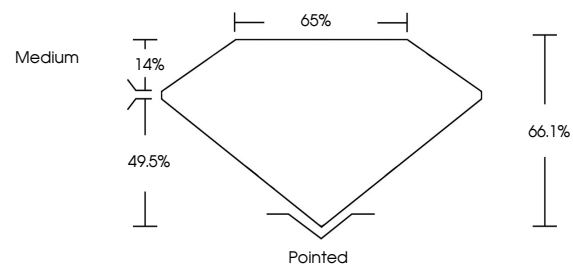

Measurements **11.26 X 8.05 X 5.32 MM**

GRADING RESULTS

Carat Weight **4.10 CARATS**
Color Grade **E**
Clarity Grade **VVS 2**

ADDITIONAL GRADING INFORMATION

Polish **EXCELLENT**
Symmetry **EXCELLENT**
Fluorescence **NONE**

Inscription(s) **IGI LG776681966**
Comments: This Laboratory Grown Diamond was created by Chemical Vapor Deposition (CVD) growth process. Type IIa

February 27, 2026
IGI Report No **LG776681966**
CUT CORNERED RECT. MODIFIED BRILLIANT
4.10 CARATS E
Carat Weight **4.10 CARATS**
Color Grade **E**
Clarity Grade **VVS 2**
Depth **49.5%**
Table **14%**
Girdle **Medium**
Culet **Pointed**
Polish **EXCELLENT**
Symmetry **EXCELLENT**
Fluorescence **NONE**
Inscription(s) **IGI LG776681966**

GRADING RESULTS

Carat Weight **4.10 CARATS**
Color Grade **E**
Clarity Grade **VVS 2**

ADDITIONAL GRADING INFORMATION

Polish **EXCELLENT**
Symmetry **EXCELLENT**
Fluorescence **NONE**

Inscription(s) **IGI LG776681966**

Comments: This Laboratory Grown Diamond was created by Chemical Vapor Deposition (CVD) growth process. Type IIa

PROPORTIONS

Sample Image Used

CLARITY CHARACTERISTICS

KEY TO SYMBOLS

Red symbols indicate internal characteristics.
Green symbols indicate external characteristics.