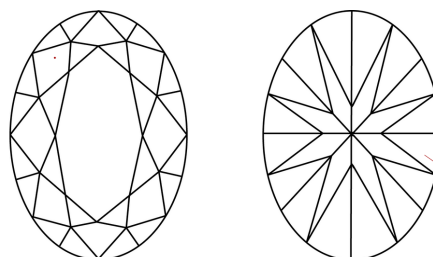

February 19, 2026
IGI Report Number **LG776669696**
Description **LABORATORY GROWN DIAMOND**
Shape and Cutting Style **OVAL BRILLIANT**
Measurements **7.95 X 5.79 X 3.62 MM**

GRADING RESULTS
Carat Weight **1.05 CARAT**
Color Grade **E**
Clarity Grade **VS 1**

PROPORTIONS

Sample Image Used

CLARITY CHARACTERISTICS

KEY TO SYMBOLS

Red symbols indicate internal characteristics.
Green symbols indicate external characteristics.

COLOR

D E F G H I J Faint Very Light Light