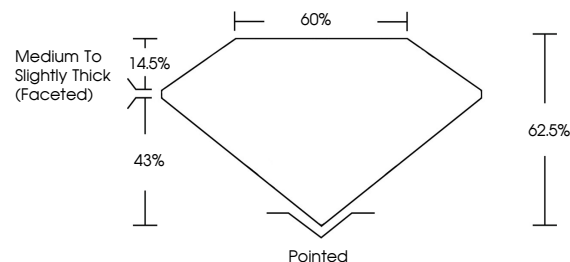

PROPORTIONS