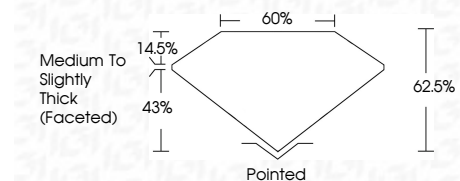

ELECTRONIC COPY

LG776669696
Report verification at igi.org

February 19, 2026
IGI Report Number **LG776669696**
Description **LABORATORY GROWN DIAMOND**
Shape and Cutting Style **OVAL BRILLIANT**
Measurements **7.95 X 5.79 X 3.62 MM**

GRADING RESULTS
Carat Weight **1.05 CARAT**
Color Grade **E**
Clarity Grade **VS 1**

ADDITIONAL GRADING INFORMATION
Polish **EXCELLENT**
Symmetry **EXCELLENT**
Fluorescence **NONE**
Inscription(s) **IGI LG776669696**
Comments: This Laboratory Grown Diamond was created by Chemical Vapor Deposition (CVD) growth process. Type IIa

February 19, 2026
IGI Report No LG776669696
OVAL BRILLIANT
1.05 CARAT
E
7.95 X 5.79 X 3.62 MM
Carat Weight
Color Grade
Clarity Grade
Depth
Table
Girdle
Medium to Slightly Thick (Faceted)
Culet
Pointed
Polish
EXCELLENT
Symmetry
EXCELLENT
Fluorescence
NONE
Inscription(s)
IGI LG776669696
Comments: This Laboratory Grown Diamond was created by Chemical Vapor Deposition (CVD) growth process. Type IIa

February 19, 2026
IGI Report Number **LG776669696**
Description **LABORATORY GROWN DIAMOND**
Shape and Cutting Style **OVAL BRILLIANT**
Measurements **7.95 X 5.79 X 3.62 MM**

GRADING RESULTS
Carat Weight **1.05 CARAT**
Color Grade **E**
Clarity Grade **VS 1**