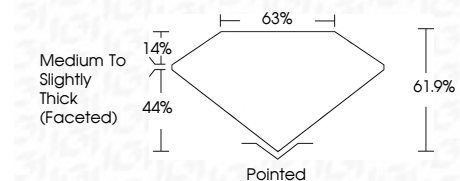

**ELECTRONIC COPY**

LG775632534  
Report verification at [igi.org](http://igi.org)

February 19, 2026  
IGI Report Number **LG775632534**  
Description **LABORATORY GROWN DIAMOND**  
Shape and Cutting Style **PEAR BRILLIANT**  
Measurements **11.02 X 7.22 X 4.47 MM**

**GRADING RESULTS**  
Carat Weight **2.10 CARATS**  
Color Grade **D**  
Clarity Grade **VS 1**

**ADDITIONAL GRADING INFORMATION**  
Polish **EXCELLENT**  
Symmetry **EXCELLENT**  
Fluorescence **NONE**  
Inscription(s) **IGI LG775632534**  
Comments: This Laboratory Grown Diamond was created by Chemical Vapor Deposition (CVD) growth process. Type IIa

February 19, 2026  
IGI Report No LG775632534  
**PEAR BRILLIANT**  
11.02 X 7.22 X 4.47 MM  
2.10 CARATS  
D  
VS 1  
61.9%  
44%  
Medium to Slightly Thick (Faceted)  
Pointed  
EXCELLENT  
EXCELLENT  
NONE  
IGI LG775632534  
Comments: This Laboratory Grown Diamond was created by Chemical Vapor Deposition (CVD) growth process. Type IIa

February 19, 2026  
IGI Report Number **LG775632534**  
Description **LABORATORY GROWN DIAMOND**  
Shape and Cutting Style **PEAR BRILLIANT**  
Measurements **11.02 X 7.22 X 4.47 MM**

**GRADING RESULTS**  
Carat Weight **2.10 CARATS**  
Color Grade **D**  
Clarity Grade **VS 1**