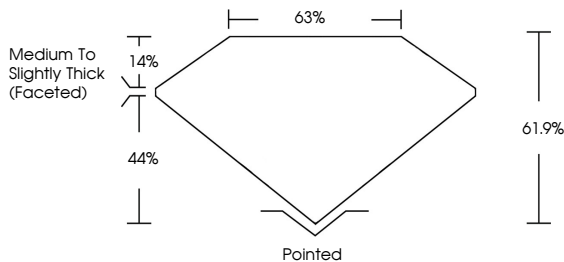

PROPORTIONS