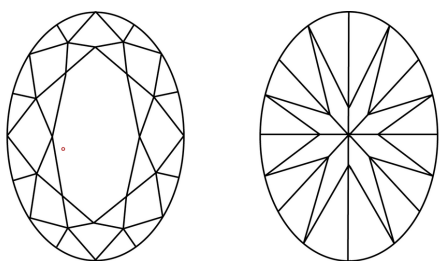

**ELECTRONIC COPY**

LG774677231  
Report verification at igi.org

February 17, 2026  
IGI Report Number **LG774677231**  
Description **LABORATORY GROWN DIAMOND**  
Shape and Cutting Style **OVAL BRILLIANT**  
Measurements **9.18 X 6.49 X 3.96 MM**

February 17, 2026  
IGI Report No LG774677231  
**OVAL BRILLIANT**  
9.18 X 6.49 X 3.96 MM  
1.50 CARAT  
E  
VS 1  
61%  
60%  
Medium to Slightly Thick (Faceted)  
Pointed  
EXCELLENT  
EXCELLENT  
NONE  
IGI LG774677231  
Comments: This Laboratory Grown Diamond was created by Chemical Vapor Deposition (CVD) growth process. Type IIa

February 17, 2026  
IGI Report Number **LG774677231**  
Description **LABORATORY GROWN DIAMOND**  
Shape and Cutting Style **OVAL BRILLIANT**  
Measurements **9.18 X 6.49 X 3.96 MM**

**GRADING RESULTS**  
Carat Weight **1.50 CARAT**  
Color Grade **E**  
Clarity Grade **VS 1**

**PROPORTIONS**

**CLARITY CHARACTERISTICS**

**KEY TO SYMBOLS**  
Red symbols indicate internal characteristics.  
Green symbols indicate external characteristics.

Sample Image Used

**COLOR**

D	E	F	G	H	I	J	Faint	Very Light	Light
---	---	---	---	---	---	---	-------	------------	-------