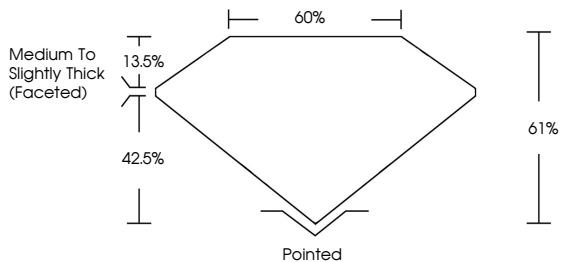

PROPORTIONS