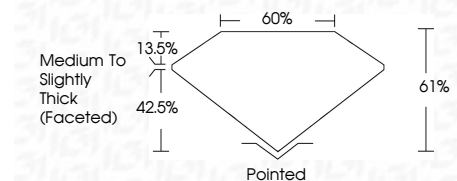

**ELECTRONIC COPY**

LG774677231  
Report verification at igi.org

February 17, 2026  
IGI Report Number **LG774677231**  
Description **LABORATORY GROWN DIAMOND**  
Shape and Cutting Style **OVAL BRILLIANT**  
Measurements **9.18 X 6.49 X 3.96 MM**

**GRADING RESULTS**  
Carat Weight **1.50 CARAT**  
Color Grade **E**  
Clarity Grade **VS 1**

**ADDITIONAL GRADING INFORMATION**  
Polish **EXCELLENT**  
Symmetry **EXCELLENT**  
Fluorescence **NONE**  
Inscription(s) **IGI LG774677231**  
Comments: This Laboratory Grown Diamond was created by Chemical Vapor Deposition (CVD) growth process. Type IIa

February 17, 2026  
IGI Report No LG774677231  
**OVAL BRILLIANT**  
9.18 X 6.49 X 3.96 MM  
1.50 CARAT  
E  
VS 1  
61%  
60%  
Medium to Slightly Thick (Faceted)  
Pointed  
EXCELLENT  
EXCELLENT  
NONE  
IGI LG774677231  
Comments: This Laboratory Grown Diamond was created by Chemical Vapor Deposition (CVD) growth process. Type IIa

February 17, 2026  
IGI Report Number **LG774677231**  
Description **LABORATORY GROWN DIAMOND**  
Shape and Cutting Style **OVAL BRILLIANT**  
Measurements **9.18 X 6.49 X 3.96 MM**

**GRADING RESULTS**  
Carat Weight **1.50 CARAT**  
Color Grade **E**  
Clarity Grade **VS 1**