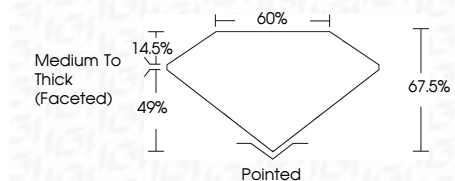

ELECTRONIC COPY

LG773654002
Report verification at igi.org

February 14, 2026
IGI Report Number **LG773654002**
Description **LABORATORY GROWN DIAMOND**
Shape and Cutting Style **SQUARE CUSHION MODIFIED BRILLIANT**

Measurements **7.22 X 7.19 X 4.85 MM**

GRADING RESULTS

Carat Weight **1.88 CARAT**
Color Grade **G**
Clarity Grade **VVS 2**

ADDITIONAL GRADING INFORMATION

Polish **EXCELLENT**
Symmetry **EXCELLENT**
Fluorescence **NONE**
Inscription(s) **IGI LG773654002**
Comments: This Laboratory Grown Diamond was created by Chemical Vapor Deposition (CVD) growth process. Type IIa

February 14, 2026
IGI Report No **LG773654002**
SQUARE CUSHION MODIFIED BRILLIANT
Carat Weight **1.88 CARAT**
Color Grade **G**
Clarity Grade **VVS 2**
Table **67.0%**
Depth **49%**
Girdle **Medium To Thick (Faceted)**
Culet **Pointed**
Polish **EXCELLENT**
Symmetry **EXCELLENT**
Fluorescence **NONE**
Inscription(s) **IGI LG773654002**
Comments: This Laboratory Grown Diamond was created by Chemical Vapor Deposition (CVD) growth process. Type IIa

GRADING RESULTS

Carat Weight **1.88 CARAT**
Color Grade **G**
Clarity Grade **VVS 2**

ADDITIONAL GRADING INFORMATION

Polish **EXCELLENT**
Symmetry **EXCELLENT**
Fluorescence **NONE**
Inscription(s) **IGI LG773654002**