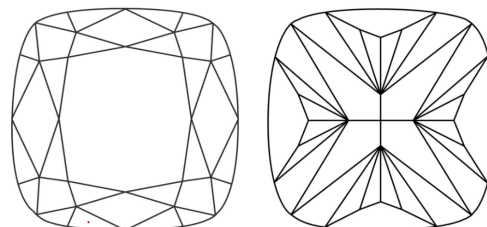

CLARITY CHARACTERISTICS

KEY TO SYMBOLS

Red symbols indicate internal characteristics.
Green symbols indicate external characteristics.