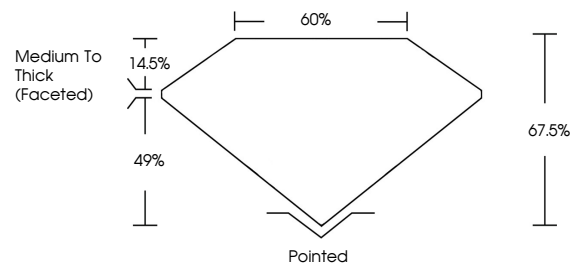

Measurements **7.22 X 7.19 X 4.85 MM**

GRADING RESULTS

Carat Weight **1.88 CARAT**
Color Grade **G**
Clarity Grade **VVS 2**

ADDITIONAL GRADING INFORMATION

Polish **EXCELLENT**
Symmetry **EXCELLENT**
Fluorescence **NONE**
Inscription(s) **IGI LG773654002**
Comments: This Laboratory Grown Diamond was created by Chemical Vapor Deposition (CVD) growth process. Type IIa

GRADING RESULTS

Carat Weight **1.88 CARAT**
Color Grade **G**
Clarity Grade **VVS 2**

ADDITIONAL GRADING INFORMATION

Polish **EXCELLENT**
Symmetry **EXCELLENT**
Fluorescence **NONE**
Inscription(s) **IGI LG773654002**

Comments: This Laboratory Grown Diamond was created by Chemical Vapor Deposition (CVD) growth process. Type IIa

PROPORTIONS

CLARITY CHARACTERISTICS

KEY TO SYMBOLS

Red symbols indicate internal characteristics.
Green symbols indicate external characteristics.