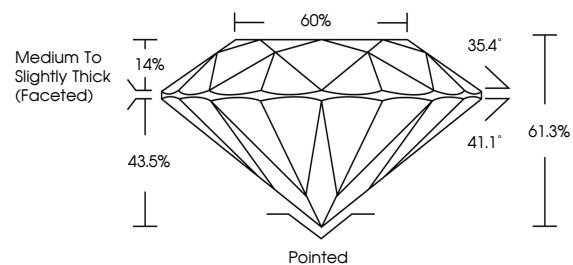

January 29, 2026
IGI Report No LG770601067
ROUND BRILLIANT
6.61 - 6.64 X 4.06 MM
1.10 CARAT
Color Grade **G**
Clarity Grade **VS 2**
Cut Grade **IDEAL**
Depth **61.3%**
Table **60%**
Girdle **Medium To Slightly Thick (Faceted)**
Culet **Pointed**
Polish **EXCELLENT**
Symmetry **EXCELLENT**
Fluorescence **NONE**
Inscriptions(s) **IGI LG770601067**
Comments: This Laboratory Grown Diamond was created by Chemical Vapor Deposition (CVD) growth process. Type IIa

LABORATORY GROWN DIAMOND REPORT

January 29, 2026
IGI Report Number **LG770601067**
Description **LABORATORY GROWN DIAMOND**
Shape and Cutting Style **ROUND BRILLIANT**
Measurements **6.61 - 6.64 X 4.06 MM**

GRADING RESULTS

Carat Weight **1.10 CARAT**
Color Grade **G**
Clarity Grade **VS 2**
Cut Grade **IDEAL**

ADDITIONAL GRADING INFORMATION

Polish **EXCELLENT**
Symmetry **EXCELLENT**
Fluorescence **NONE**
Inscription(s) **IGI LG770601067**

Comments: This Laboratory Grown Diamond was created by Chemical Vapor Deposition (CVD) growth process. Type IIa

PROPORTIONS

CLARITY CHARACTERISTICS

KEY TO SYMBOLS

Red symbols indicate internal characteristics.
Green symbols indicate external characteristics.