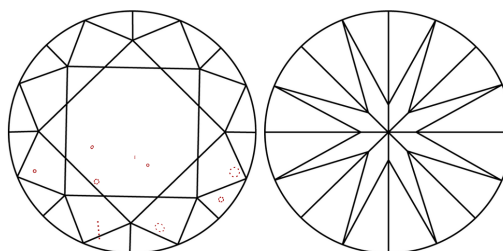

CLARITY CHARACTERISTICS

KEY TO SYMBOLS

Red symbols indicate internal characteristics.
Green symbols indicate external characteristics.