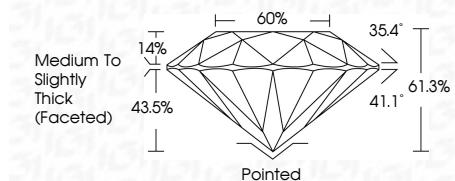

ELECTRONIC COPY

LG770601067
Report verification at igi.org

January 29, 2026
IGI Report Number **LG770601067**
Description **LABORATORY GROWN DIAMOND**
Shape and Cutting Style **ROUND BRILLIANT**
Measurements **6.61 - 6.64 X 4.06 MM**

GRADING RESULTS

Carat Weight **1.10 CARAT**
Color Grade **G**
Clarity Grade **VS 2**
Cut Grade **IDEAL**

ADDITIONAL GRADING INFORMATION

Polish **EXCELLENT**
Symmetry **EXCELLENT**
Fluorescence **NONE**
Inscription(s) **IGI LG770601067**
Comments: This Laboratory Grown Diamond was created by Chemical Vapor Deposition (CVD) growth process. Type IIa

January 29, 2026
IGI Report No LG770601067
ROUND BRILLIANT
6.61 - 6.64 X 4.06 MM
1.10 CARAT
Color Grade **G**
Clarity Grade **VS 2**
Cut Grade **IDEAL**
Depth **61.3%**
Table **60%**
Girdle **Medium To Slightly Thick (Faceted)**
Culet **Pointed**
Polish **EXCELLENT**
Symmetry **EXCELLENT**
Fluorescence **NONE**
Inscriptions(s) **IGI LG770601067**
Comments: This Laboratory Grown Diamond was created by Chemical Vapor Deposition (CVD) growth process. Type IIa

LABORATORY GROWN DIAMOND REPORT

January 29, 2026
IGI Report Number **LG770601067**
Description **LABORATORY GROWN DIAMOND**
Shape and Cutting Style **ROUND BRILLIANT**
Measurements **6.61 - 6.64 X 4.06 MM**