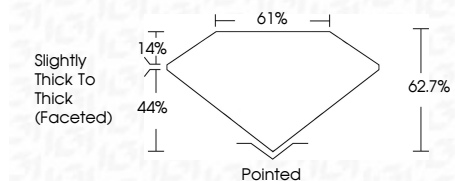

ELECTRONIC COPY

LG768664729
Report verification at igi.org

January 25, 2026
IGI Report Number **LG768664729**
Description **LABORATORY GROWN DIAMOND**
Shape and Cutting Style **OVAL BRILLIANT**
Measurements **7.96 X 5.79 X 3.63 MM**

GRADING RESULTS

Carat Weight **1.07 CARAT**
Color Grade **D**
Clarity Grade **VS 1**

ADDITIONAL GRADING INFORMATION

Polish **EXCELLENT**
Symmetry **EXCELLENT**
Fluorescence **NONE**
Inscription(s) **IGI LG768664729**
Comments: This Laboratory Grown Diamond was created by Chemical Vapor Deposition (CVD) growth process. Type IIa

January 25, 2026
IGI Report No **LG768664729**
OVAL BRILLIANT
Carat Weight **1.07 CARAT**
Color Grade **D**
Clarity Grade **VS 1**
Depth **62.7%**
Table **61%**
Girdle **Slightly Thick To Thick (Faceted)**
Culet **Pointed**
Polish **EXCELLENT**
Symmetry **EXCELLENT**
Fluorescence **NONE**
Inscription(s) **IGI LG768664729**
Comments: This Laboratory Grown Diamond was created by Chemical Vapor Deposition (CVD) growth process. Type IIa

LABORATORY GROWN DIAMOND REPORT

January 25, 2026
IGI Report Number **LG768664729**
Description **LABORATORY GROWN DIAMOND**
Shape and Cutting Style **OVAL BRILLIANT**
Measurements **7.96 X 5.79 X 3.63 MM**