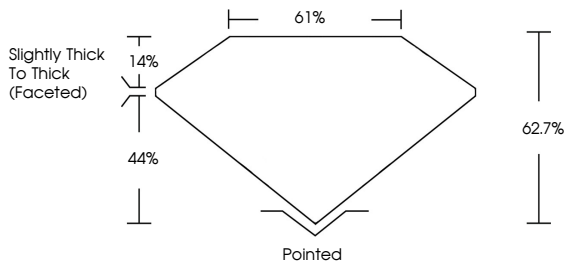

GRADING RESULTS

Carat Weight **1.07 CARAT**
Color Grade **D**
Clarity Grade **VS 1**

ADDITIONAL GRADING INFORMATION

Polish **EXCELLENT**
Symmetry **EXCELLENT**
Fluorescence **NONE**
Inscription(s) **IGI LG768664729**

Comments: This Laboratory Grown Diamond was created by Chemical Vapor Deposition (CVD) growth process. Type IIa

PROPORTIONS

CLARITY CHARACTERISTICS

KEY TO SYMBOLS

Red symbols indicate internal characteristics.
Green symbols indicate external characteristics.