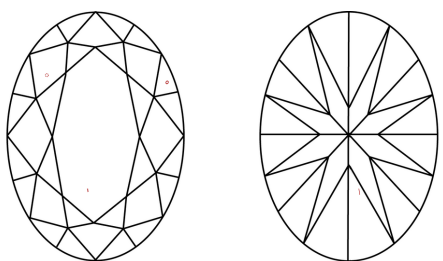

LABORATORY GROWN DIAMOND REPORT

January 25, 2026
IGI Report Number **LG768664729**
Description **LABORATORY GROWN DIAMOND**
Shape and Cutting Style **OVAL BRILLIANT**
Measurements **7.96 X 5.79 X 3.63 MM**

GRADING RESULTS

Carat Weight **1.07 CARAT**
Color Grade **D**
Clarity Grade **VS 1**

ADDITIONAL GRADING INFORMATION

Polish **EXCELLENT**
Symmetry **EXCELLENT**
Fluorescence **NONE**
Inscription(s) **IGI LG768664729**

Comments: This Laboratory Grown Diamond was created by Chemical Vapor Deposition (CVD) growth process. Type IIa

PROPORTIONS

CLARITY CHARACTERISTICS

KEY TO SYMBOLS

Red symbols indicate internal characteristics.
Green symbols indicate external characteristics.