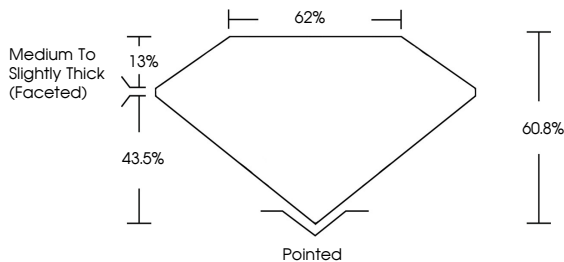

PROPORTIONS