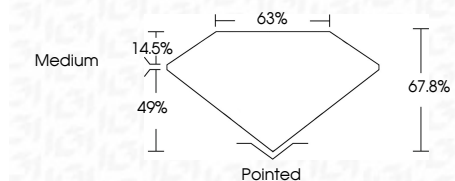

Measurements **9.94 X 7.23 X 4.90 MM**

**GRADING RESULTS**

Carat Weight **3.07 CARATS**  
Color Grade **D**  
Clarity Grade **VVS 2**

**ADDITIONAL GRADING INFORMATION**

Polish **EXCELLENT**  
Symmetry **EXCELLENT**  
Fluorescence **NONE**  
Inscription(s) **IGI LG768603249**  
Comments: This Laboratory Grown Diamond was created by Chemical Vapor Deposition (CVD) growth process. Type IIa

January 22, 2026  
IGI Report No LG768603249  
CUT CORNERED RECT. MODIFIED BRILLIANT  
3.07 CARATS  
D  
3.07 CARATS  
D  
VVS 2  
67.8%  
63%  
Medium  
Pointed  
EXCELLENT  
EXCELLENT  
NONE  
IGI LG768603249  
Comments: This Laboratory Grown Diamond was created by Chemical Vapor Deposition (CVD) growth process. Type IIa

**LABORATORY GROWN DIAMOND REPORT**

January 22, 2026  
IGI Report Number **LG768603249**  
Description **LABORATORY GROWN DIAMOND**  
Shape and Cutting Style **CUT CORNERED RECTANGULAR  
MODIFIED BRILLIANT**  
Measurements **9.94 X 7.23 X 4.90 MM**

**GRADING RESULTS**

Carat Weight **3.07 CARATS**  
Color Grade **D**  
Clarity Grade **VVS 2**

**ADDITIONAL GRADING INFORMATION**

Polish **EXCELLENT**  
Symmetry **EXCELLENT**  
Fluorescence **NONE**  
Inscription(s) **IGI LG768603249**