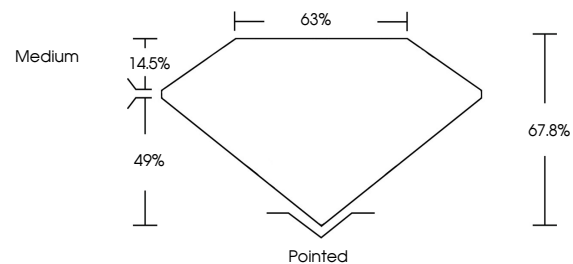

Measurements **9.94 X 7.23 X 4.90 MM**

**GRADING RESULTS**

Carat Weight **3.07 CARATS**  
Color Grade **D**  
Clarity Grade **VVS 2**

**ADDITIONAL GRADING INFORMATION**

Polish **EXCELLENT**  
Symmetry **EXCELLENT**  
Fluorescence **NONE**  
Inscription(s) **IGI LG768603249**  
Comments: This Laboratory Grown Diamond was created by Chemical Vapor Deposition (CVD) growth process. Type IIa

**GRADING RESULTS**

Carat Weight **3.07 CARATS**  
Color Grade **D**  
Clarity Grade **VVS 2**

**ADDITIONAL GRADING INFORMATION**

Polish **EXCELLENT**  
Symmetry **EXCELLENT**  
Fluorescence **NONE**  
Inscription(s) **IGI LG768603249**

Comments: This Laboratory Grown Diamond was created by Chemical Vapor Deposition (CVD) growth process. Type IIa

**PROPORTIONS**

Sample Image Used

**CLARITY CHARACTERISTICS**

**KEY TO SYMBOLS**

Red symbols indicate internal characteristics.  
Green symbols indicate external characteristics.