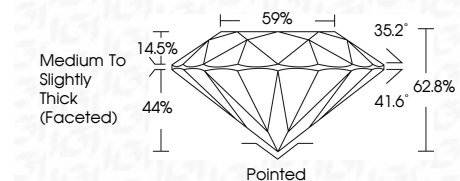

ELECTRONIC COPY

LG767603516
Report verification at igi.org

January 21, 2026
IGI Report Number **LG767603516**
Description **LABORATORY GROWN DIAMOND**
Shape and Cutting Style **ROUND BRILLIANT**
Measurements **8.09 - 8.17 X 5.09 MM**

GRADING RESULTS

Carat Weight **2.09 CARATS**
Color Grade **F**
Clarity Grade **VVS 2**
Cut Grade **EXCELLENT**

ADDITIONAL GRADING INFORMATION

Polish **EXCELLENT**
Symmetry **EXCELLENT**
Fluorescence **NONE**
Inscription(s) **IGI LG767603516**
Comments: This Laboratory Grown Diamond was created by Chemical Vapor Deposition (CVD) growth process. Type IIa

January 21, 2026
IGI Report No **LG767603516**
ROUND BRILLIANT
Carat Weight **2.09 CARATS**
Color Grade **F**
Clarity Grade **VVS 2**
Cut Grade **EXCELLENT**
Depth **62.8%**
Table **59%**
Girdle **Medium To Slightly Thick (Faceted)**
Culet **Pointed**
Polish **EXCELLENT**
Symmetry **EXCELLENT**
Fluorescence **NONE**
Inscription(s) **IGI LG767603516**
Comments: This Laboratory Grown Diamond was created by Chemical Vapor Deposition (CVD) growth process. Type IIa

GRADING RESULTS

Carat Weight **2.09 CARATS**
Color Grade **F**
Clarity Grade **VVS 2**
Cut Grade **EXCELLENT**

ADDITIONAL GRADING INFORMATION

Polish **EXCELLENT**
Symmetry **EXCELLENT**
Fluorescence **NONE**
Inscription(s) **IGI LG767603516**