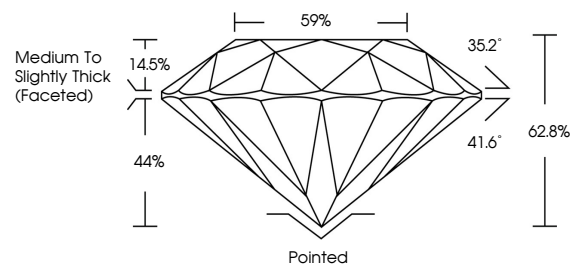

January 21, 2026
IGI Report No **LG767603516**
ROUND BRILLIANT
Carat Weight **2.09 CARATS**
Color Grade **F**
Clarity Grade **VVS 2**
Cut Grade **EXCELLENT**
Depth **62.8%**
Table **59%**
Girdle **Medium To Slightly Thick (Faceted)**
Culet **Pointed**
Polish **EXCELLENT**
Symmetry **EXCELLENT**
Fluorescence **NONE**
Inscription(s) **IGI LG767603516**
Comments: This Laboratory Grown Diamond was created by Chemical Vapor Deposition (CVD) growth process. Type IIa

LABORATORY GROWN DIAMOND REPORT

January 21, 2026
IGI Report Number **LG767603516**
Description **LABORATORY GROWN DIAMOND**
Shape and Cutting Style **ROUND BRILLIANT**
Measurements **8.09 - 8.17 X 5.09 MM**

GRADING RESULTS

Carat Weight **2.09 CARATS**
Color Grade **F**
Clarity Grade **VVS 2**
Cut Grade **EXCELLENT**

ADDITIONAL GRADING INFORMATION

Polish **EXCELLENT**
Symmetry **EXCELLENT**
Fluorescence **NONE**
Inscription(s) **IGI LG767603516**

Comments: This Laboratory Grown Diamond was created by Chemical Vapor Deposition (CVD) growth process. Type IIa

PROPORTIONS

CLARITY CHARACTERISTICS

KEY TO SYMBOLS

Red symbols indicate internal characteristics.
Green symbols indicate external characteristics.