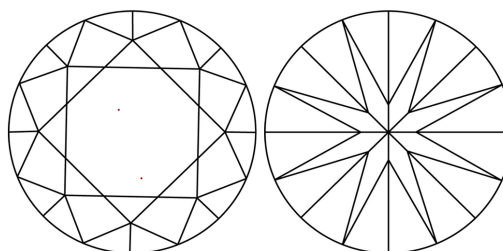

CLARITY CHARACTERISTICS

KEY TO SYMBOLS

Red symbols indicate internal characteristics.
Green symbols indicate external characteristics.