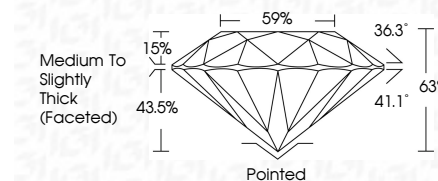

ELECTRONIC COPY

LG766614090
Report verification at igi.org

January 21, 2026
IGI Report Number **LG766614090**
Description **LABORATORY GROWN DIAMOND**
Shape and Cutting Style **ROUND BRILLIANT**
Measurements **8.02 - 8.06 X 5.07 MM**

GRADING RESULTS
Carat Weight **2.05 CARATS**
Color Grade **D**
Clarity Grade **VS 1**
Cut Grade **EXCELLENT**

ADDITIONAL GRADING INFORMATION
Polish **EXCELLENT**
Symmetry **EXCELLENT**
Fluorescence **NONE**
Inscription(s) **IGI LG766614090**
Comments: This Laboratory Grown Diamond was created by Chemical Vapor Deposition (CVD) growth process. Type IIa

LABORATORY GROWN DIAMOND REPORT

January 21, 2026
IGI Report Number **LG766614090**
Description **LABORATORY GROWN DIAMOND**
Shape and Cutting Style **ROUND BRILLIANT**
Measurements **8.02 - 8.06 X 5.07 MM**

GRADING RESULTS
Carat Weight **2.05 CARATS**
Color Grade **D**
Clarity Grade **VS 1**
Cut Grade **EXCELLENT**

ADDITIONAL GRADING INFORMATION
Polish **EXCELLENT**
Symmetry **EXCELLENT**
Fluorescence **NONE**
Inscription(s) **IGI LG766614090**