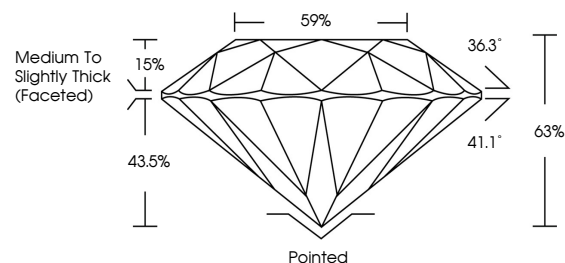

PROPORTIONS