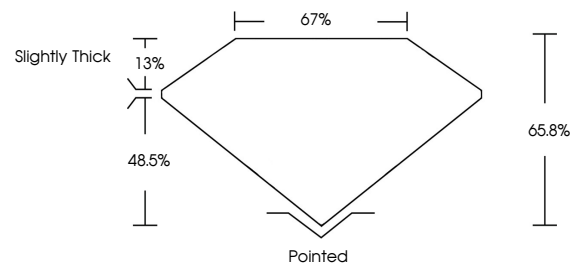

Measurements **10.09 X 7.11 X 4.68 MM**

GRADING RESULTS

Carat Weight **2.97 CARATS**
Color Grade **F**
Clarity Grade **VS 1**

ADDITIONAL GRADING INFORMATION

Polish **EXCELLENT**
Symmetry **EXCELLENT**
Fluorescence **NONE**
Inscription(s) **IGI LG766605072**
Comments: This Laboratory Grown Diamond was created by Chemical Vapor Deposition (CVD) growth process. Type IIa

January 20, 2026
IGI Report No **LG766605072**
CUT CORNERED RECT. MODIFIED BRILLIANT
10.09 X 7.11 X 4.68 MM
Carat Weight **2.97 CARATS**
Color Grade **F**
Clarity Grade **VS 1**
Depth **48.5%**
Table **67%**
Girdle **Slightly Thick**
Culet **Pointed**
Polish **EXCELLENT**
Symmetry **EXCELLENT**
Fluorescence **NONE**
Inscription(s) **IGI LG766605072**
Comments: This Laboratory Grown Diamond was created by Chemical Vapor Deposition (CVD) growth process. Type IIa

GRADING RESULTS

Carat Weight **2.97 CARATS**
Color Grade **F**
Clarity Grade **VS 1**

ADDITIONAL GRADING INFORMATION

Polish **EXCELLENT**
Symmetry **EXCELLENT**
Fluorescence **NONE**
Inscription(s) **IGI LG766605072**

Comments: This Laboratory Grown Diamond was created by Chemical Vapor Deposition (CVD) growth process. Type IIa

PROPORTIONS

CLARITY CHARACTERISTICS

KEY TO SYMBOLS

Red symbols indicate internal characteristics.
Green symbols indicate external characteristics.