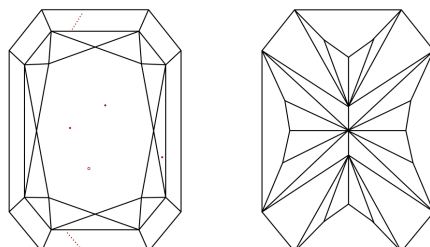

CLARITY CHARACTERISTICS

KEY TO SYMBOLS

Red symbols indicate internal characteristics.
Green symbols indicate external characteristics.