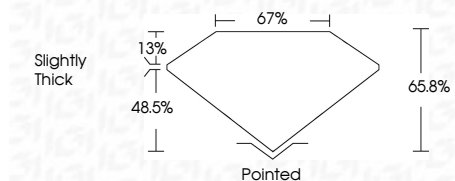

ELECTRONIC COPY

LG766605072
Report verification at igi.org

January 20, 2026
IGI Report Number **LG766605072**
Description **LABORATORY GROWN DIAMOND**
Shape and Cutting Style **CUT CORNERED
RECTANGULAR MODIFIED
BRILLIANT**

Measurements **10.09 X 7.11 X 4.68 MM**

GRADING RESULTS

Carat Weight **2.97 CARATS**
Color Grade **F**
Clarity Grade **VS 1**

ADDITIONAL GRADING INFORMATION

Polish **EXCELLENT**
Symmetry **EXCELLENT**
Fluorescence **NONE**
Inscription(s) **IGI LG766605072**
Comments: This Laboratory Grown Diamond was created by Chemical Vapor Deposition (CVD) growth process. Type IIa

January 20, 2026
IGI Report No **LG766605072**
CUT CORNERED RECT. MODIFIED BRILLIANT
10.09 X 7.11 X 4.68 MM
Carat Weight **2.97 CARATS**
Color Grade **F**
Clarity Grade **VS 1**
Depth **48.5%**
Table **67%**
Girdle **Slightly Thick**
Culet **Pointed**
Polish **EXCELLENT**
Symmetry **EXCELLENT**
Fluorescence **NONE**
Inscription(s) **IGI LG766605072**
Comments: This Laboratory Grown Diamond was created by Chemical Vapor Deposition (CVD) growth process. Type IIa

GRADING RESULTS

Carat Weight **2.97 CARATS**
Color Grade **F**
Clarity Grade **VS 1**

ADDITIONAL GRADING INFORMATION

Polish **EXCELLENT**
Symmetry **EXCELLENT**
Fluorescence **NONE**
Inscription(s) **IGI LG766605072**