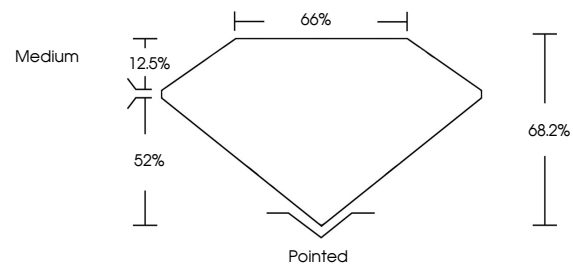

Measurements **11.41 X 7.87 X 5.37 MM**

GRADING RESULTS

Carat Weight **4.09 CARATS**
Color Grade **F**
Clarity Grade **VVS 2**

ADDITIONAL GRADING INFORMATION

Polish **EXCELLENT**
Symmetry **EXCELLENT**
Fluorescence **NONE**
Inscription(s) **IGI LG765640707**
Comments: This Laboratory Grown Diamond was created by Chemical Vapor Deposition (CVD) growth process. Type IIa

GRADING RESULTS

Carat Weight **4.09 CARATS**
Color Grade **F**
Clarity Grade **VVS 2**

ADDITIONAL GRADING INFORMATION

Polish **EXCELLENT**
Symmetry **EXCELLENT**
Fluorescence **NONE**
Inscription(s) **IGI LG765640707**

Comments: This Laboratory Grown Diamond was created by Chemical Vapor Deposition (CVD) growth process. Type IIa

PROPORTIONS

CLARITY CHARACTERISTICS

KEY TO SYMBOLS

Red symbols indicate internal characteristics.
Green symbols indicate external characteristics.