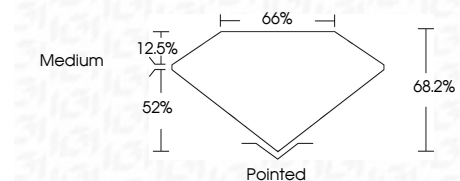

Measurements **11.41 X 7.87 X 5.37 MM**

GRADING RESULTS

Carat Weight **4.09 CARATS**
Color Grade **F**
Clarity Grade **VVS 2**

ADDITIONAL GRADING INFORMATION

Polish **EXCELLENT**
Symmetry **EXCELLENT**
Fluorescence **NONE**
Inscription(s) **IGI LG765640707**
Comments: This Laboratory Grown Diamond was created by Chemical Vapor Deposition (CVD) growth process. Type IIa

January 17, 2026
IGI Report No LG765640707
CUT CORNERED RECT. MODIFIED BRILLIANT
11.41 X 7.87 X 5.37 MM
4.09 CARATS
F
VVS 2
68.2%
52%
Medium
Pointed
EXCELLENT
EXCELLENT
NONE
IGI LG765640707
Comments: This Laboratory Grown Diamond was created by Chemical Vapor Deposition (CVD) growth process. Type IIa

LABORATORY GROWN DIAMOND REPORT

January 17, 2026
IGI Report Number **LG765640707**
Description **LABORATORY GROWN DIAMOND**
Shape and Cutting Style **CUT CORNERED RECTANGULAR
MODIFIED BRILLIANT**
Measurements **11.41 X 7.87 X 5.37 MM**

GRADING RESULTS

Carat Weight **4.09 CARATS**
Color Grade **F**
Clarity Grade **VVS 2**

ADDITIONAL GRADING INFORMATION

Polish **EXCELLENT**
Symmetry **EXCELLENT**
Fluorescence **NONE**
Inscription(s) **IGI LG765640707**