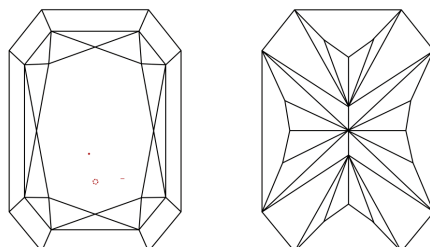

CLARITY CHARACTERISTICS

KEY TO SYMBOLS

Red symbols indicate internal characteristics.
Green symbols indicate external characteristics.