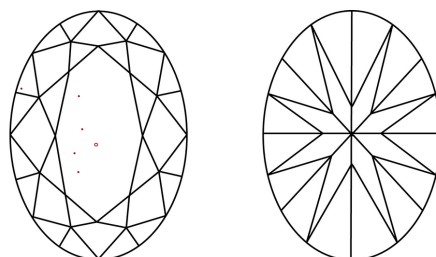

LABORATORY GROWN DIAMOND REPORT

January 9, 2026
IGI Report Number **LG764623854**
Description **LABORATORY GROWN DIAMOND**
Shape and Cutting Style **OVAL BRILLIANT**
Measurements **7.96 X 5.83 X 3.66 MM**

GRADING RESULTS

Carat Weight **1.07 CARAT**
Color Grade **D**
Clarity Grade **VS 1**

ADDITIONAL GRADING INFORMATION

Polish **EXCELLENT**
Symmetry **EXCELLENT**
Fluorescence **NONE**
Inscription(s) **IGI LG764623854**

Comments: This Laboratory Grown Diamond was created by Chemical Vapor Deposition (CVD) growth process. Type IIa

PROPORTIONS

CLARITY CHARACTERISTICS

KEY TO SYMBOLS

Red symbols indicate internal characteristics.
Green symbols indicate external characteristics.