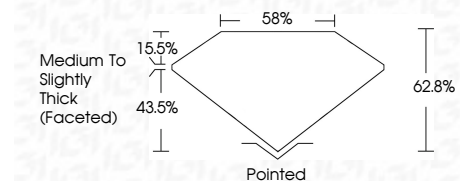

ELECTRONIC COPY

LG764623854
Report verification at igi.org

January 9, 2026
IGI Report Number **LG764623854**
Description **LABORATORY GROWN DIAMOND**
Shape and Cutting Style **OVAL BRILLIANT**
Measurements **7.96 X 5.83 X 3.66 MM**

GRADING RESULTS

Carat Weight **1.07 CARAT**
Color Grade **D**
Clarity Grade **VS 1**

Sample Image Used

ADDITIONAL GRADING INFORMATION

Polish **EXCELLENT**
Symmetry **EXCELLENT**
Fluorescence **NONE**
Inscription(s) **IGI LG764623854**
Comments: This Laboratory Grown Diamond was created by Chemical Vapor Deposition (CVD) growth process. Type IIa

January 9, 2026
IGI Report No LG764623854
OVAL BRILLIANT
1.07 CARAT
D
7.96 X 5.83 X 3.66 MM
Carat Weight
Color Grade
Clarity Grade
Depth
Table
Girdle
Medium to Slightly Thick (Faceted)
Pointed
EXCELLENT
EXCELLENT
NONE
IGI LG764623854
Inscription(s)
Comments: This Laboratory Grown Diamond was created by Chemical Vapor Deposition (CVD) growth process. Type IIa

LABORATORY GROWN DIAMOND REPORT

January 9, 2026
IGI Report Number **LG764623854**
Description **LABORATORY GROWN DIAMOND**
Shape and Cutting Style **OVAL BRILLIANT**
Measurements **7.96 X 5.83 X 3.66 MM**