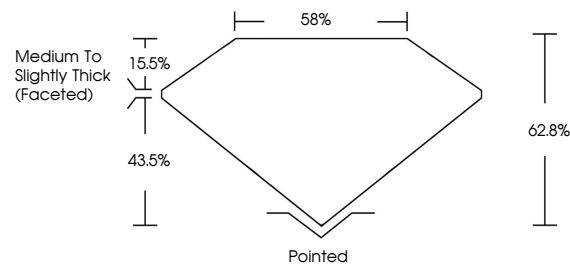

January 9, 2026
IGI Report No LG764623854
OVAL BRILLIANT
1.07 CARAT
D
7.96 X 5.83 X 3.66 MM
Carat Weight
Color Grade
Clarity Grade
Depth
Table
Girdle
Medium to Slightly Thick (Faceted)
Pointed
EXCELLENT
EXCELLENT
NONE
IGI LG764623854
Inscription(s)
Comments: This Laboratory Grown Diamond was created by Chemical Vapor Deposition (CVD) growth process. Type IIa

GRADING RESULTS

Carat Weight **1.07 CARAT**
Color Grade **D**
Clarity Grade **VS 1**

ADDITIONAL GRADING INFORMATION

Polish **EXCELLENT**
Symmetry **EXCELLENT**
Fluorescence **NONE**
Inscription(s) **IGI LG764623854**

Comments: This Laboratory Grown Diamond was created by Chemical Vapor Deposition (CVD) growth process. Type IIa

PROPORTIONS

CLARITY CHARACTERISTICS

KEY TO SYMBOLS

Red symbols indicate internal characteristics.
Green symbols indicate external characteristics.