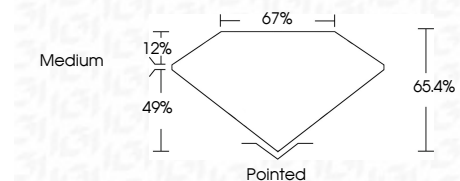

ELECTRONIC COPY

LG763672729
Report verification at igi.org

January 8, 2026
IGI Report Number **LG763672729**
Description **LABORATORY GROWN DIAMOND**

Shape and Cutting Style **CUT CORNERED
RECTANGULAR MODIFIED
BRILLIANT**

Measurements **15.35 X 10.53 X 6.89 MM**

GRADING RESULTS

Carat Weight **9.88 CARATS**
Color Grade **E**
Clarity Grade **VVS 2**

ADDITIONAL GRADING INFORMATION

Polish **EXCELLENT**
Symmetry **EXCELLENT**
Fluorescence **NONE**
Inscription(s) **(IGI) LG763672729**
Comments: This Laboratory Grown Diamond was created by Chemical Vapor Deposition (CVD) growth process. Type IIa

January 8, 2026
IGI Report No **LG763672729**
CUT CORNERED RECT. MODIFIED BRILLIANT
15.35 X 10.53 X 6.89 MM
Carat Weight **9.88 CARATS**
Color Grade **E**
Clarity Grade **VVS 2**
Depth **65.4%**
Table **67%**
Girdle **Medium**
Culet **Pointed**
Polish **EXCELLENT**
Symmetry **EXCELLENT**
Fluorescence **NONE**
Inscription(s) **(IGI) LG763672729**
Comments: This Laboratory Grown Diamond was created by Chemical Vapor Deposition (CVD) growth process. Type IIa

GRADING RESULTS

Carat Weight **9.88 CARATS**
Color Grade **E**
Clarity Grade **VVS 2**

ADDITIONAL GRADING INFORMATION

Polish **EXCELLENT**
Symmetry **EXCELLENT**
Fluorescence **NONE**
Inscription(s) **(IGI) LG763672729**