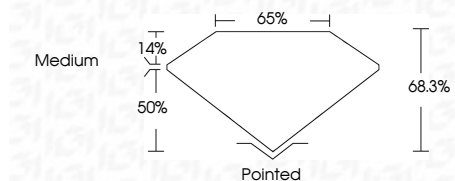

ELECTRONIC COPY

LG763670035
Report verification at igi.org

January 8, 2026
IGI Report Number **LG763670035**
Description **LABORATORY GROWN DIAMOND**
Shape and Cutting Style **CUT CORNERED
RECTANGULAR MODIFIED
BRILLIANT**

Measurements **10.04 X 7.03 X 4.80 MM**

GRADING RESULTS

Carat Weight **2.97 CARATS**
Color Grade **E**
Clarity Grade **VS 1**

ADDITIONAL GRADING INFORMATION

Polish **EXCELLENT**
Symmetry **EXCELLENT**
Fluorescence **NONE**
Inscription(s) **IGI LG763670035**
Comments: This Laboratory Grown Diamond was created by Chemical Vapor Deposition (CVD) growth process. Type IIa

January 8, 2026
IGI Report No **LG763670035**
CUT CORNERED RECT. MODIFIED BRILLIANT
10.04 X 7.03 X 4.80 MM
Carat Weight **2.97 CARATS**
Color Grade **E**
Clarity Grade **VS 1**
Depth **68.3%**
Table **50%**
Girdle **Medium**
Culet **Pointed**
Polish **EXCELLENT**
Symmetry **EXCELLENT**
Fluorescence **NONE**
Inscription(s) **IGI LG763670035**
Comments: This Laboratory Grown Diamond was created by Chemical Vapor Deposition (CVD) growth process. Type IIa

GRADING RESULTS

Carat Weight **2.97 CARATS**
Color Grade **E**
Clarity Grade **VS 1**

ADDITIONAL GRADING INFORMATION

Polish **EXCELLENT**
Symmetry **EXCELLENT**
Fluorescence **NONE**
Inscription(s) **IGI LG763670035**