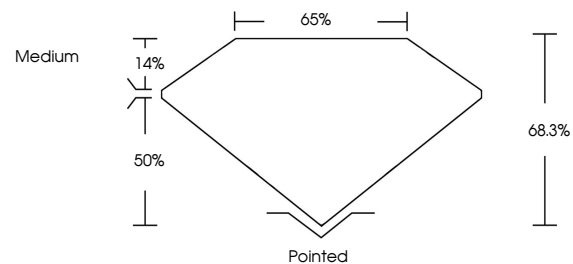

Measurements **10.04 X 7.03 X 4.80 MM**

GRADING RESULTS

Carat Weight **2.97 CARATS**
Color Grade **E**
Clarity Grade **VS 1**

ADDITIONAL GRADING INFORMATION

Polish **EXCELLENT**
Symmetry **EXCELLENT**
Fluorescence **NONE**
Inscription(s) **IGI LG763670035**
Comments: This Laboratory Grown Diamond was created by Chemical Vapor Deposition (CVD) growth process. Type IIa

January 8, 2026
IGI Report No **LG763670035**
CUT CORNERED RECT. MODIFIED BRILLIANT
10.04 X 7.03 X 4.80 MM
Carat Weight **2.97 CARATS**
Color Grade **E**
Clarity Grade **VS 1**
Depth **68.3%**
Table **50%**
Girdle **Medium**
Culet **Pointed**
Polish **EXCELLENT**
Symmetry **EXCELLENT**
Fluorescence **NONE**
Inscription(s) **IGI LG763670035**
Comments: This Laboratory Grown Diamond was created by Chemical Vapor Deposition (CVD) growth process. Type IIa

GRADING RESULTS

Carat Weight **2.97 CARATS**
Color Grade **E**
Clarity Grade **VS 1**

ADDITIONAL GRADING INFORMATION

Polish **EXCELLENT**
Symmetry **EXCELLENT**
Fluorescence **NONE**
Inscription(s) **IGI LG763670035**

Comments: This Laboratory Grown Diamond was created by Chemical Vapor Deposition (CVD) growth process. Type IIa

PROPORTIONS

Sample Image Used

CLARITY CHARACTERISTICS

KEY TO SYMBOLS

Red symbols indicate internal characteristics.
Green symbols indicate external characteristics.