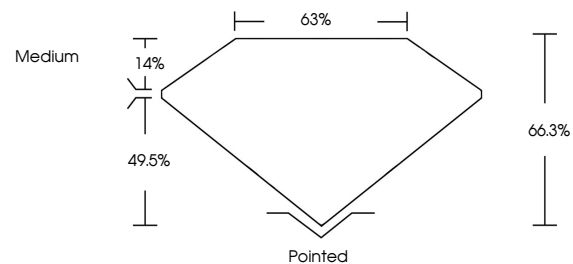

Measurements **10.00 X 7.39 X 4.90 MM**

GRADING RESULTS

Carat Weight **3.07 CARATS**
Color Grade **E**
Clarity Grade **VVS 2**

ADDITIONAL GRADING INFORMATION

Polish **EXCELLENT**
Symmetry **EXCELLENT**
Fluorescence **NONE**
Inscription(s) **IGI LG763669500**
Comments: This Laboratory Grown Diamond was created by Chemical Vapor Deposition (CVD) growth process. Type IIa

GRADING RESULTS

Carat Weight **3.07 CARATS**
Color Grade **E**
Clarity Grade **VVS 2**

ADDITIONAL GRADING INFORMATION

Polish **EXCELLENT**
Symmetry **EXCELLENT**
Fluorescence **NONE**
Inscription(s) **IGI LG763669500**

Comments: This Laboratory Grown Diamond was created by Chemical Vapor Deposition (CVD) growth process. Type IIa

PROPORTIONS

Sample Image Used

CLARITY CHARACTERISTICS

KEY TO SYMBOLS

Red symbols indicate internal characteristics.
Green symbols indicate external characteristics.