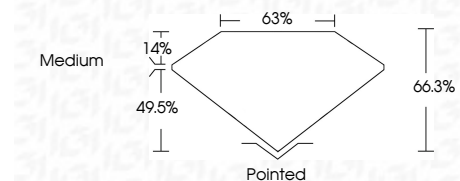

Measurements **10.00 X 7.39 X 4.90 MM**

GRADING RESULTS

Carat Weight **3.07 CARATS**
Color Grade **E**
Clarity Grade **VVS 2**

ADDITIONAL GRADING INFORMATION

Polish **EXCELLENT**
Symmetry **EXCELLENT**
Fluorescence **NONE**
Inscription(s) **IGI LG763669500**
Comments: This Laboratory Grown Diamond was created by Chemical Vapor Deposition (CVD) growth process. Type IIa

January 7, 2026
IGI Report No **LG763669500**
CUT CORNERED RECT. MODIFIED BRILLIANT
3.07 CARATS
E
Carat Weight **3.07**
Color Grade **E**
Clarity Grade **VVS 2**
Depth **49.5%**
Table **14%**
Girdle **Medium**
Culet **Pointed**
Polish **EXCELLENT**
Symmetry **EXCELLENT**
Fluorescence **NONE**
Inscription(s) **IGI LG763669500**
Comments: This Laboratory Grown Diamond was created by Chemical Vapor Deposition (CVD) growth process. Type IIa

LABORATORY GROWN DIAMOND REPORT

January 7, 2026
IGI Report Number **LG763669500**
Description **LABORATORY GROWN DIAMOND**
Shape and Cutting Style **CUT CORNERED RECTANGULAR
MODIFIED BRILLIANT**
Measurements **10.00 X 7.39 X 4.90 MM**

GRADING RESULTS

Carat Weight **3.07 CARATS**
Color Grade **E**
Clarity Grade **VVS 2**

ADDITIONAL GRADING INFORMATION

Polish **EXCELLENT**
Symmetry **EXCELLENT**
Fluorescence **NONE**
Inscription(s) **IGI LG763669500**