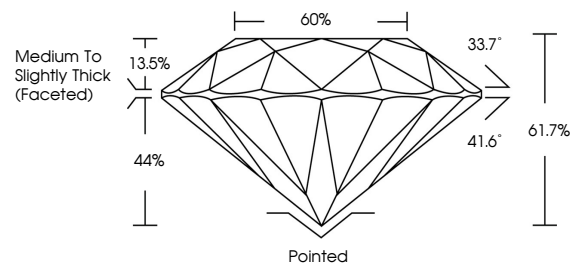

GRADING RESULTS

Carat Weight **2.07 CARATS**
Color Grade **E**
Clarity Grade **VVS 2**
Cut Grade **IDEAL**

ADDITIONAL GRADING INFORMATION

Polish **EXCELLENT**
Symmetry **EXCELLENT**
Fluorescence **NONE**
Inscription(s) **IGI LG763633536**
Comments: This Laboratory Grown Diamond was created by Chemical Vapor Deposition (CVD) growth process. Type IIa

January 6, 2026
IGI Report No **LG763633536**
ROUND BRILLIANT
8.15 - 8.19 X 5.05 MM
Carat Weight **2.07 CARATS**
Color Grade **E**
Clarity Grade **VVS 2**
Cut Grade **IDEAL**
Depth **61.7%**
Table **60%**
Girdle **Medium To Slightly Thick (Faceted)**
Culet **Pointed**
Polish **EXCELLENT**
Symmetry **EXCELLENT**
Fluorescence **NONE**
Inscription(s) **IGI LG763633536**
Comments: This Laboratory Grown Diamond was created by Chemical Vapor Deposition (CVD) growth process. Type IIa

January 6, 2026
IGI Report Number **LG763633536**
Description **LABORATORY GROWN DIAMOND**
Shape and Cutting Style **ROUND BRILLIANT**
Measurements **8.15 - 8.19 X 5.05 MM**

GRADING RESULTS

Carat Weight **2.07 CARATS**
Color Grade **E**
Clarity Grade **VVS 2**
Cut Grade **IDEAL**

PROPORTIONS

CLARITY CHARACTERISTICS

KEY TO SYMBOLS

Red symbols indicate internal characteristics.
Green symbols indicate external characteristics.

Sample Image Used

COLOR

D E F G H I J Faint Very Light Light