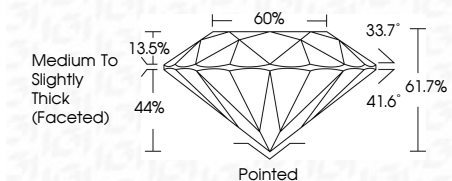

ELECTRONIC COPY

LG763633536
Report verification at igi.org

January 6, 2026
IGI Report Number **LG763633536**
Description **LABORATORY GROWN DIAMOND**
Shape and Cutting Style **ROUND BRILLIANT**
Measurements **8.15 - 8.19 X 5.05 MM**

GRADING RESULTS

Carat Weight **2.07 CARATS**
Color Grade **E**
Clarity Grade **VVS 2**
Cut Grade **IDEAL**

ADDITIONAL GRADING INFORMATION

Polish **EXCELLENT**
Symmetry **EXCELLENT**
Fluorescence **NONE**
Inscription(s) **IGI LG763633536**
Comments: This Laboratory Grown Diamond was created by Chemical Vapor Deposition (CVD) growth process. Type IIa

January 6, 2026
IGI Report No **LG763633536**
ROUND BRILLIANT
8.15 - 8.19 X 5.05 MM
Carat Weight **2.07 CARATS**
Color Grade **E**
Clarity Grade **VVS 2**
Cut Grade **IDEAL**
Depth **61.7%**
Table **60%**
Girdle **Medium To Slightly Thick (Faceted)**
Culet **Pointed**
Polish **EXCELLENT**
Symmetry **EXCELLENT**
Fluorescence **NONE**
Inscription(s) **IGI LG763633536**
Comments: This Laboratory Grown Diamond was created by Chemical Vapor Deposition (CVD) growth process. Type IIa

January 6, 2026
IGI Report Number **LG763633536**
Description **LABORATORY GROWN DIAMOND**
Shape and Cutting Style **ROUND BRILLIANT**
Measurements **8.15 - 8.19 X 5.05 MM**

GRADING RESULTS

Carat Weight **2.07 CARATS**
Color Grade **E**
Clarity Grade **VVS 2**
Cut Grade **IDEAL**