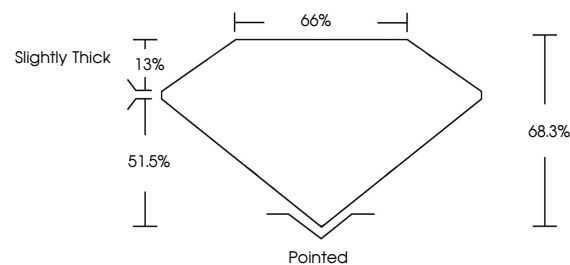

January 2, 2026
IGI Report No LG762548835
CUT CORNERED RECT. MODIFIED BRILLIANT
10.19 X 7.01 X 4.79 MM
Carat Weight **2.99 CARATS**
Color Grade **F**
Clarity Grade **VVS 2**
Depth **68.3%**
Table **51.5%**
Girdle **Slightly Thick**
Culet **Pointed**
Polish **EXCELLENT**
Symmetry **EXCELLENT**
Fluorescence **NONE**
Inscription(s) **(IGI) LG762548835**
Comments: This Laboratory Grown Diamond was created by Chemical Vapor Deposition (CVD) growth process. Type IIa

GRADING RESULTS

Carat Weight **2.99 CARATS**
Color Grade **F**
Clarity Grade **VVS 2**

ADDITIONAL GRADING INFORMATION

Polish **EXCELLENT**
Symmetry **EXCELLENT**
Fluorescence **NONE**
Inscription(s) **(IGI) LG762548835**

Comments: This Laboratory Grown Diamond was created by Chemical Vapor Deposition (CVD) growth process. Type IIa

PROPORTIONS

CLARITY CHARACTERISTICS

KEY TO SYMBOLS

Red symbols indicate internal characteristics.
Green symbols indicate external characteristics.