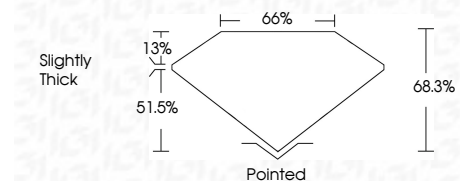

ELECTRONIC COPY

LG762548835
Report verification at igi.org

January 2, 2026
IGI Report Number **LG762548835**
Description **LABORATORY GROWN DIAMOND**
Shape and Cutting Style **CUT CORNERED
RECTANGULAR MODIFIED
BRILLIANT**
Measurements **10.19 X 7.01 X 4.79 MM**

GRADING RESULTS

Carat Weight **2.99 CARATS**
Color Grade **F**
Clarity Grade **VVS 2**

ADDITIONAL GRADING INFORMATION

Polish **EXCELLENT**
Symmetry **EXCELLENT**
Fluorescence **NONE**
Inscription(s) **(IGI) LG762548835**
Comments: This Laboratory Grown Diamond was created by Chemical Vapor Deposition (CVD) growth process. Type IIa

January 2, 2026
IGI Report No LG762548835
CUT CORNERED RECT. MODIFIED BRILLIANT
10.19 X 7.01 X 4.79 MM
Carat Weight **2.99 CARATS**
Color Grade **F**
Clarity Grade **VVS 2**
Depth **68.3%**
Table **51.5%**
Girdle **Slightly Thick**
Culet **Pointed**
Polish **EXCELLENT**
Symmetry **EXCELLENT**
Fluorescence **NONE**
Inscription(s) **(IGI) LG762548835**
Comments: This Laboratory Grown Diamond was created by Chemical Vapor Deposition (CVD) growth process. Type IIa

LABORATORY GROWN DIAMOND REPORT

January 2, 2026
IGI Report Number **LG762548835**
Description **LABORATORY GROWN DIAMOND**
Shape and Cutting Style **CUT CORNERED RECTANGULAR
MODIFIED BRILLIANT**
Measurements **10.19 X 7.01 X 4.79 MM**