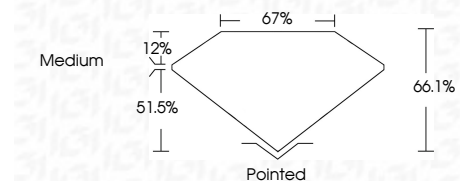

Measurements **10.18 X 7.29 X 4.82 MM**

GRADING RESULTS

Carat Weight **3.03 CARATS**
Color Grade **E**
Clarity Grade **VVS 2**

ADDITIONAL GRADING INFORMATION

Polish **EXCELLENT**
Symmetry **EXCELLENT**
Fluorescence **NONE**
Inscription(s) **(IGI) LG762548467**
Comments: This Laboratory Grown Diamond was created by Chemical Vapor Deposition (CVD) growth process. Type IIa

January 6, 2026
IGI Report No **LG762548467**
CUT CORNERED RECT. MODIFIED BRILLIANT
3.03 CARATS E
Carat Weight **3.03**
Color Grade **E**
Clarity Grade **VVS 2**
Depth **66.1%**
Table **51.5%**
Girdle **Medium**
Culet **Pointed**
Polish **EXCELLENT**
Symmetry **EXCELLENT**
Fluorescence **NONE**
Inscription(s) **(IGI) LG762548467**
Comments: This Laboratory Grown Diamond was created by Chemical Vapor Deposition (CVD) growth process. Type IIa

LABORATORY GROWN DIAMOND REPORT

January 6, 2026
IGI Report Number **LG762548467**
Description **LABORATORY GROWN DIAMOND**
Shape and Cutting Style **CUT CORNERED RECTANGULAR
MODIFIED BRILLIANT**
Measurements **10.18 X 7.29 X 4.82 MM**

GRADING RESULTS

Carat Weight **3.03 CARATS**
Color Grade **E**
Clarity Grade **VVS 2**

ADDITIONAL GRADING INFORMATION

Polish **EXCELLENT**
Symmetry **EXCELLENT**
Fluorescence **NONE**
Inscription(s) **(IGI) LG762548467**