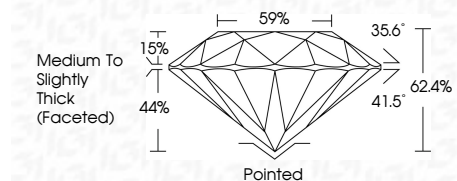

ELECTRONIC COPY

LG762540542
Report verification at igi.org

January 5, 2026
IGI Report Number **LG762540542**
Description **LABORATORY GROWN DIAMOND**
Shape and Cutting Style **ROUND BRILLIANT**
Measurements **8.15 - 8.18 X 5.10 MM**

GRADING RESULTS

Carat Weight **2.09 CARATS**
Color Grade **E**
Clarity Grade **VVS 2**
Cut Grade **IDEAL**

ADDITIONAL GRADING INFORMATION

Polish **EXCELLENT**
Symmetry **EXCELLENT**
Fluorescence **NONE**
Inscription(s) **IGI LG762540542**
Comments: This Laboratory Grown Diamond was created by Chemical Vapor Deposition (CVD) growth process. Type IIa

January 5, 2026
IGI Report No **LG762540542**
ROUND BRILLIANT
8.15 - 8.18 X 5.10 MM
Carat Weight **2.09 CARATS**
Color Grade **E**
Clarity Grade **VVS 2**
Cut Grade **IDEAL**
Depth **62.4%**
Table **59%**
Girdle **Medium To Slightly Thick (Faceted)**
Culet **Pointed**
Polish **EXCELLENT**
Symmetry **EXCELLENT**
Fluorescence **NONE**
Inscription(s) **IGI LG762540542**
Comments: This Laboratory Grown Diamond was created by Chemical Vapor Deposition (CVD) growth process. Type IIa

January 5, 2026
IGI Report Number **LG762540542**
Description **LABORATORY GROWN DIAMOND**
Shape and Cutting Style **ROUND BRILLIANT**
Measurements **8.15 - 8.18 X 5.10 MM**

GRADING RESULTS

Carat Weight **2.09 CARATS**
Color Grade **E**
Clarity Grade **VVS 2**
Cut Grade **IDEAL**