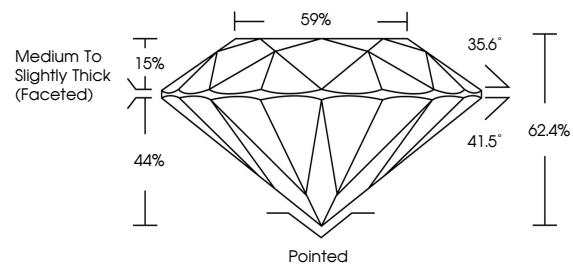

GRADING RESULTS

Carat Weight **2.09 CARATS**
Color Grade **E**
Clarity Grade **VVS 2**
Cut Grade **IDEAL**

ADDITIONAL GRADING INFORMATION

Polish **EXCELLENT**
Symmetry **EXCELLENT**
Fluorescence **NONE**
Inscription(s) **IGI LG762540542**
Comments: This Laboratory Grown Diamond was created by Chemical Vapor Deposition (CVD) growth process. Type IIa

January 5, 2026
IGI Report No **LG762540542**
ROUND BRILLIANT
8.15 - 8.18 X 5.10 MM
Carat Weight **2.09 CARATS**
Color Grade **E**
Clarity Grade **VVS 2**
Cut Grade **IDEAL**
Depth **62.4%**
Table **59%**
Girdle **Medium To Slightly Thick (Faceted)**
Culet **Pointed**
Polish **EXCELLENT**
Symmetry **EXCELLENT**
Fluorescence **NONE**
Inscription(s) **IGI LG762540542**
Comments: This Laboratory Grown Diamond was created by Chemical Vapor Deposition (CVD) growth process. Type IIa

January 5, 2026
IGI Report Number **LG762540542**
Description **LABORATORY GROWN DIAMOND**
Shape and Cutting Style **ROUND BRILLIANT**
Measurements **8.15 - 8.18 X 5.10 MM**

GRADING RESULTS

Carat Weight **2.09 CARATS**
Color Grade **E**
Clarity Grade **VVS 2**
Cut Grade **IDEAL**

PROPORTIONS

CLARITY CHARACTERISTICS

KEY TO SYMBOLS

Red symbols indicate internal characteristics.
Green symbols indicate external characteristics.

Sample Image Used

COLOR

D E F G H I J Faint Very Light Light