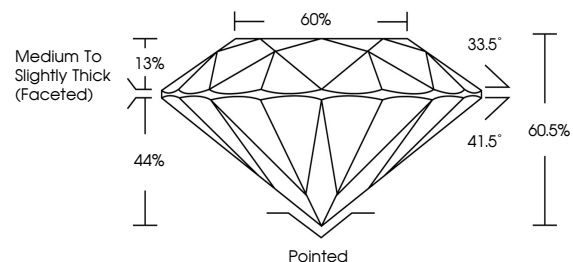

GRADING RESULTS

Carat Weight **3.03 CARATS**
Color Grade **F**
Clarity Grade **VVS 2**
Cut Grade **IDEAL**

ADDITIONAL GRADING INFORMATION

Polish **EXCELLENT**
Symmetry **EXCELLENT**
Fluorescence **NONE**
Inscription(s) **IGI LG752524057**
Comments: This Laboratory Grown Diamond was created by Chemical Vapor Deposition (CVD) growth process. Type IIa

LABORATORY GROWN DIAMOND REPORT

November 28, 2025
IGI Report Number **LG752524057**
Description **LABORATORY GROWN DIAMOND**
Shape and Cutting Style **ROUND BRILLIANT**
Measurements **9.37 - 9.39 X 5.67 MM**

GRADING RESULTS

Carat Weight **3.03 CARATS**
Color Grade **F**
Clarity Grade **VVS 2**
Cut Grade **IDEAL**

ADDITIONAL GRADING INFORMATION

Polish **EXCELLENT**
Symmetry **EXCELLENT**
Fluorescence **NONE**
Inscription(s) **IGI LG752524057**

Comments: This Laboratory Grown Diamond was created by Chemical Vapor Deposition (CVD) growth process. Type IIa

PROPORTIONS

CLARITY CHARACTERISTICS

KEY TO SYMBOLS

Red symbols indicate internal characteristics.
Green symbols indicate external characteristics.