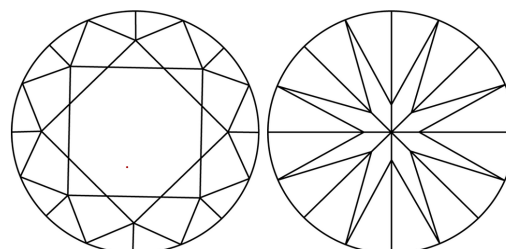

CLARITY CHARACTERISTICS

KEY TO SYMBOLS

Red symbols indicate internal characteristics.
Green symbols indicate external characteristics.