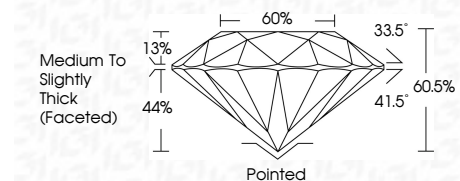

ELECTRONIC COPY

LG752524057
Report verification at igi.org

November 28, 2025
IGI Report Number **LG752524057**
Description **LABORATORY GROWN DIAMOND**
Shape and Cutting Style **ROUND BRILLIANT**
Measurements **9.37 - 9.39 X 5.67 MM**

GRADING RESULTS

Carat Weight **3.03 CARATS**
Color Grade **F**
Clarity Grade **VVS 2**
Cut Grade **IDEAL**

ADDITIONAL GRADING INFORMATION

Polish **EXCELLENT**
Symmetry **EXCELLENT**
Fluorescence **NONE**
Inscription(s) **IGI LG752524057**
Comments: This Laboratory Grown Diamond was created by Chemical Vapor Deposition (CVD) growth process. Type IIa

November 28, 2025
IGI Report No **LG752524057**
ROUND BRILLIANT
3.03 CARATS
Color Grade **F**
Clarity Grade **VVS 2**
Cut Grade **IDEAL**
Depth **60.5%**
Table **60%**
Girdle **Medium To Slightly Thick (Faceted)**
Culet **Pointed**
Polish **EXCELLENT**
Symmetry **EXCELLENT**
Fluorescence **NONE**
Inscription(s) **IGI LG752524057**
Comments: This Laboratory Grown Diamond was created by Chemical Vapor Deposition (CVD) growth process. Type IIa

GRADING RESULTS

Carat Weight **3.03 CARATS**
Color Grade **F**
Clarity Grade **VVS 2**
Cut Grade **IDEAL**

ADDITIONAL GRADING INFORMATION

Polish **EXCELLENT**
Symmetry **EXCELLENT**
Fluorescence **NONE**
Inscription(s) **IGI LG752524057**