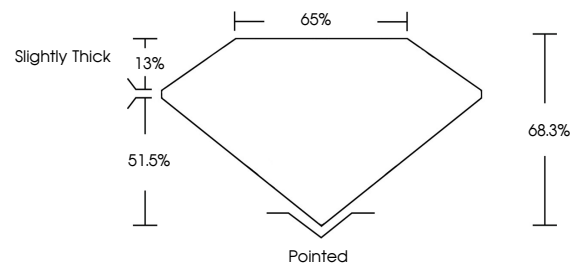

Measurements **10.13 X 6.95 X 4.75 MM**

GRADING RESULTS

Carat Weight **2.97 CARATS**
Color Grade **D**
Clarity Grade **VS 1**

ADDITIONAL GRADING INFORMATION

Polish **EXCELLENT**
Symmetry **EXCELLENT**
Fluorescence **NONE**
Inscription(s) **(IGI) LG746535362**
Comments: This Laboratory Grown Diamond was created by Chemical Vapor Deposition (CVD) growth process. Type IIa

November 3, 2025
IGI Report No LG746535362
CUT CORNERED RECT. MODIFIED BRILLIANT
10.13 X 6.95 X 4.75 MM
Carat Weight **2.97 CARATS**
Color Grade **D**
Clarity Grade **VS 1**
Depth **68.3%**
Table **65%**
Girdle **Slightly Thick**
Culet **Pointed**
Polish **EXCELLENT**
Symmetry **EXCELLENT**
Fluorescence **NONE**
Inscription(s) **(IGI) LG746535362**
Comments: This Laboratory Grown Diamond was created by Chemical Vapor Deposition (CVD) growth process. Type IIa

GRADING RESULTS

Carat Weight **2.97 CARATS**
Color Grade **D**
Clarity Grade **VS 1**

ADDITIONAL GRADING INFORMATION

Polish **EXCELLENT**
Symmetry **EXCELLENT**
Fluorescence **NONE**
Inscription(s) **(IGI) LG746535362**

Comments: This Laboratory Grown Diamond was created by Chemical Vapor Deposition (CVD) growth process. Type IIa

PROPORTIONS

Sample Image Used

CLARITY CHARACTERISTICS

KEY TO SYMBOLS

Red symbols indicate internal characteristics.
Green symbols indicate external characteristics.