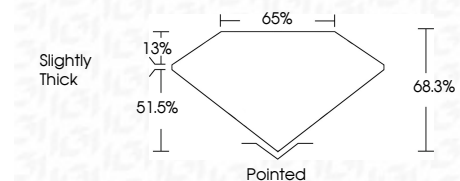

Measurements **10.13 X 6.95 X 4.75 MM**

GRADING RESULTS

Carat Weight **2.97 CARATS**
Color Grade **D**
Clarity Grade **VS 1**

ADDITIONAL GRADING INFORMATION

Polish **EXCELLENT**
Symmetry **EXCELLENT**
Fluorescence **NONE**
Inscription(s) **(IGI) LG746535362**
Comments: This Laboratory Grown Diamond was created by Chemical Vapor Deposition (CVD) growth process. Type IIa

November 3, 2025
IGI Report No LG746535362
CUT CORNERED RECT. MODIFIED BRILLIANT
10.13 X 6.95 X 4.75 MM
Carat Weight **2.97 CARATS**
Color Grade **D**
Clarity Grade **VS 1**
Depth **68.3%**
Table **65%**
Girdle **Slightly Thick**
Culet **Pointed**
Polish **EXCELLENT**
Symmetry **EXCELLENT**
Fluorescence **NONE**
Inscription(s) **(IGI) LG746535362**
Comments: This Laboratory Grown Diamond was created by Chemical Vapor Deposition (CVD) growth process. Type IIa

LABORATORY GROWN DIAMOND REPORT

November 3, 2025
IGI Report Number **LG746535362**
Description **LABORATORY GROWN DIAMOND**
Shape and Cutting Style **CUT CORNERED RECTANGULAR
MODIFIED BRILLIANT**
Measurements **10.13 X 6.95 X 4.75 MM**

GRADING RESULTS

Carat Weight **2.97 CARATS**
Color Grade **D**
Clarity Grade **VS 1**

ADDITIONAL GRADING INFORMATION

Polish **EXCELLENT**
Symmetry **EXCELLENT**
Fluorescence **NONE**
Inscription(s) **(IGI) LG746535362**