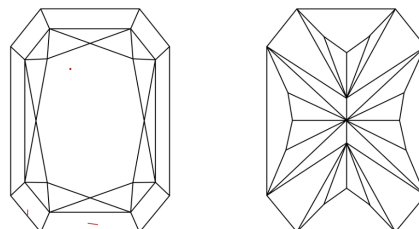

CLARITY CHARACTERISTICS

KEY TO SYMBOLS

Red symbols indicate internal characteristics.
Green symbols indicate external characteristics.

COLOR

D E F G H I J Faint Very Light Light

CLARITY

FL	IF	VS¹⁻²	VS¹⁻²	SI¹⁻²	I¹⁻³
Flawless	Internally Flawless	Very Very Slightly Included	Very Slightly Included	Slightly Included	Included