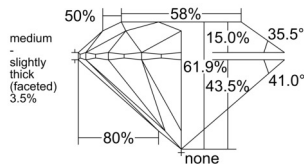

GIA®

FACSIMILE

GIA REPORT

7558655381

Verify this report at GIA.edu

GIA NATURAL DIAMOND DOSSIER®

July 03, 2026
GIA Report Number 7558655381
Shape and Cutting Style ..... Round Brilliant
Measurements ..... 5.68 - 5.71 x 3.53 mm

GRADING RESULTS

Carat Weight ..... 0.70 carat
Color Grade ..... G
Clarity Grade S11
Cut Grade ..... Excellent

ADDITIONAL GRADING INFORMATION

Polish ..... Excellent
Symmetry ..... Excellent
Fluorescence ..... None
Clarity Characteristics ..... Crystal
Inscription(s): GIA 7558655381

PROPORTIONS

Profile to actual proportions