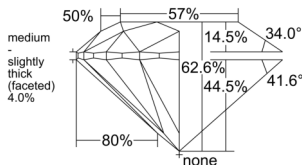

GIA®

FACSIMILE

GIA REPORT 7558653341

Verify this report at GIA.edu

GIA NATURAL DIAMOND DOSSIER®

July 03, 2026
GIA Report Number 7558653341
Shape and Cutting Style ..... Round Brilliant
Measurements ..... 5.92 - 5.96 x 3.72 mm

GRADING RESULTS

Carat Weight ..... 0.80 carat
Color Grade I
Clarity Grade VS1
Cut Grade ..... Excellent

ADDITIONAL GRADING INFORMATION

Polish ..... Excellent
Symmetry ..... Excellent
Fluorescence ..... Faint
Clarity Characteristics..... Cloud, Feather, Pinpoint
Inscription(s): GIA 7558653341

PROPORTIONS

GRADING SCALES

GIA COLOR SCALE

COLORLESS	D
	E
	F
	G
	H
	I
	J
NEAR COLORLESS	K
	L
FAIN	M
	N
	O
	P
VERY LIGHT	Q
	R
	S
	T
	U
	V
	W
	X
	Y
LIGHT	Z

GIA CLARITY SCALE

FLAWLESS	VERY VERY SLIGHTLY INCLUDED	VS₁	VS₂	VS₁	VS₂	SI₁	SI₂	I₁	I₂	I₃		
											FLAWLESS	INTERNALLY FLAWLESS

GIA CUT SCALE

EXCELLENT
VERY GOOD
GOOD
FAIR
POOR