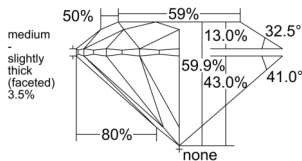

GIA®

FACSIMILE

GIA NATURAL DIAMOND DOSSIER®

July 03, 2026

GIA Report Number 7558652240

Shape and Cutting Style ..... Round Brilliant

Measurements ..... 4.40 - 4.43 x 2.65 mm

GRADING RESULTS

Carat Weight ..... 0.31 carat

Color Grade ..... H

Clarity Grade VS2

Cut Grade ..... Excellent

ADDITIONAL GRADING INFORMATION

Polish ..... Excellent

Symmetry ..... Excellent

Fluorescence ..... None

Clarity Characteristics..... Crystal, Cloud

Inscription(s): GIA 7558652240

GIA REPORT 7558652240

Verify this report at GIA.edu

PROPORTIONS

Profile to actual proportions