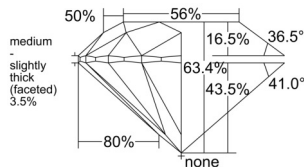

GIA®

FACSIMILE

GIA REPORT 7558635139

Verify this report at GIA.edu

GIA NATURAL DIAMOND DOSSIER®

July 02, 2026
GIA Report Number 7558635139
Shape and Cutting Style ..... Round Brilliant
Measurements ..... 5.63 - 5.65 x 3.58 mm

GRADING RESULTS

Carat Weight ..... 0.70 carat
Color Grade ..... K
Clarity Grade VS1
Cut Grade ..... Excellent

ADDITIONAL GRADING INFORMATION

Polish ..... Excellent
Symmetry ..... Excellent
Fluorescence ..... None
Clarity Characteristics ..... Cloud, Feather
Inscription(s): GIA 7558635139

PROPORTIONS

Profile to actual proportions