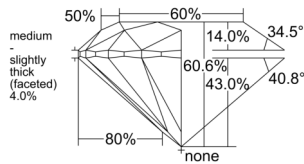

GIA®

FACSIMILE

GIA REPORT

7558619691

Verify this report at GIA.edu

GIA NATURAL DIAMOND DOSSIER®

June 30, 2026
GIA Report Number 7558619691
Shape and Cutting Style ..... Round Brilliant
Measurements ..... 5.42 - 5.44 x 3.29 mm

GRADING RESULTS

Carat Weight ..... 0.60 carat
Color Grade ..... F
Clarity Grade VS2
Cut Grade ..... Excellent

ADDITIONAL GRADING INFORMATION

Polish ..... Excellent
Symmetry ..... Excellent
Fluorescence ..... None
Clarity Characteristics ..... Feather, Cavity
Inscription(s): GIA 7558619691

PROPORTIONS

Profile to actual proportions

GRADING SCALES

GIA COLOR SCALE

COLORLESS	D
	E
	F
	G
	H
	I
	J
NEAR COLORLESS	K
	L
Faint	M
	N
	O
	P
	Q
	R
	S
	T
	U
	V
	W
	X
	Y
Light	Z

GIA CLARITY SCALE

FLAWLESS	VERY VERY SLIGHTLY INCLUDED	VS₁	VS₂	SI₁	SI₂	I₁	I₂	I₃			
									VERY SLIGHTLY INCLUDED	SLIGHTLY INCLUDED	INCLUDED

GIA CUT SCALE

EXCELLENT
VERY GOOD
GOOD
FAIR
POOR