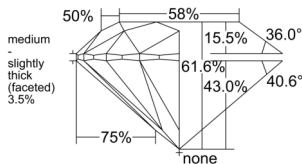

GIA®

FACSIMILE

GIA REPORT

7558597666

Verify this report at GIA.edu

GIA NATURAL DIAMOND DOSSIER®

June 29, 2026
GIA Report Number 7558597666
Shape and Cutting Style ..... Round Brilliant
Measurements ..... 5.10 - 5.13 x 3.15 mm

GRADING RESULTS

Carat Weight ..... 0.51 carat
Color Grade ..... E
Clarity Grade VVS1
Cut Grade ..... Excellent

ADDITIONAL GRADING INFORMATION

Polish ..... Excellent
Symmetry ..... Excellent
Fluorescence ..... None
Clarity Characteristics..... Pinpoint, Cavity, Indented Natural
Inscription(s): GIA 7558597666

PROPORTIONS

GRADING SCALES

GIA COLOR SCALE

COLOURESS	D
	E
	F
	G
	H
	I
	J
NEAR COLOURESS	K
	L
FADING	M
	N
	O
	P
	Q
	R
	S
	T
	U
	V
	W
	X
	Y
LIGHT	Z

GIA CLARITY SCALE

FLAWLESS	VERY VERY SLIGHTLY INCLUDED	VVS₁	VVS₂	VS₁	VS₂	SI₁	SI₂	I₁	I₂	I₃	
											VERY SLIGHTLY INCLUDED
INTERNALLY FLAWLESS	VERY SLIGHTLY INCLUDED										

GIA CUT SCALE

EXCELLENT
VERY GOOD
GOOD
FAIR
POOR