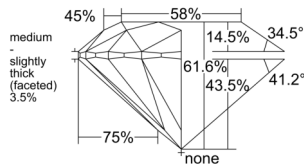

GIA®

FACSIMILE

GIA REPORT

7558592648

Verify this report at GIA.edu

GIA NATURAL DIAMOND DOSSIER®

June 26, 2026
GIA Report Number 7558592648
Shape and Cutting Style ..... Round Brilliant
Measurements ..... 5.12 - 5.16 x 3.17 mm

GRADING RESULTS

Carat Weight ..... 0.51 carat
Color Grade ..... G
Clarity Grade VVS1
Cut Grade ..... Excellent

ADDITIONAL GRADING INFORMATION

Polish ..... Excellent
Symmetry ..... Excellent
Fluorescence ..... None
Clarity Characteristics ..... Cloud
Inscription(s): GIA 7558592648

PROPORTIONS

Profile to actual proportions