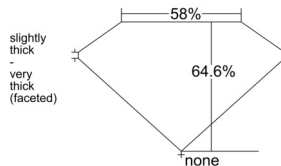

GIA®

FACSIMILE

GIA REPORT 7558590371

Verify this report at GIA.edu

GIA NATURAL DIAMOND DOSSIER®

June 27, 2026
GIA Report Number 7558590371
Shape and Cutting Style ..... Oval Brilliant
Measurements ..... 6.20 x 4.35 x 2.81 mm

GRADING RESULTS

Carat Weight ..... 0.51 carat
Color Grade ..... K
Clarity Grade VS1

ADDITIONAL GRADING INFORMATION

Polish ..... Excellent
Symmetry ..... Excellent
Fluorescence ..... Faint
Clarity Characteristics ..... Crystal, Pinpoint
Inscription(s): GIA 7558590371

PROPORTIONS

Profile not to actual proportions

GRADING SCALES

GIA COLOR SCALE		GIA CLARITY SCALE			
COLORLESS	D	VERY VERY SLIGHTLY INCLUDED	FLAWLESS		
	E		INTERNALLY FLAWLESS		
	F	VERY SLIGHTLY INCLUDED	VVS₁		
	G		VVS₂		
	H		VS₁		
	NEAR COLORLESS	I	SLIGHTLY INCLUDED	VS₂	
		J		SI₁	
		FAINT	K	INCLUDED	SI₂
			L		I₁
			M		I₂
VERT LIGHT	N	LIGHT	I₃		
	O				
	P				
	Q				
	R