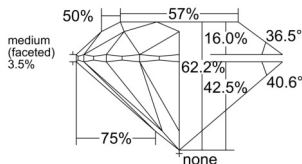

GIA®

FACSIMILE

GIA REPORT 7558585195

Verify this report at GIA.edu

GIA NATURAL DIAMOND DOSSIER®

June 27, 2026
GIA Report Number 7558585195
Shape and Cutting Style ..... Round Brilliant
Measurements ..... 5.07 - 5.09 x 3.16 mm

GRADING RESULTS

Carat Weight ..... 0.50 carat
Color Grade ..... D
Clarity Grade S11
Cut Grade ..... Excellent

ADDITIONAL GRADING INFORMATION

Polish ..... Excellent
Symmetry ..... Excellent
Fluorescence ..... None
Clarity Characteristics ..... Cloud, Cavity
Inscription(s): GIA 7558585195

PROPORTIONS

Profile to actual proportions