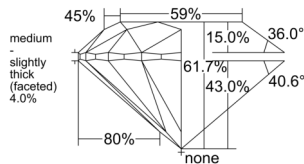

GIA®

FACSIMILE

GIA REPORT

7558560121

Verify this report at GIA.edu

GIA NATURAL DIAMOND DOSSIER®

June 24, 2026
GIA Report Number 7558560121
Shape and Cutting Style ..... Round Brilliant
Measurements ..... 4.36 - 4.39 x 2.70 mm

GRADING RESULTS

Carat Weight ..... 0.32 carat
Color Grade I
Clarity Grade VS2
Cut Grade ..... Excellent

ADDITIONAL GRADING INFORMATION

Polish ..... Excellent
Symmetry ..... Excellent
Fluorescence ..... None
Clarity Characteristics ..... Crystal
Inscription(s): GIA 7558560121

PROPORTIONS

Profile to actual proportions

GRADING SCALES

GIA COLOR SCALE

COLORESS	D
	E
	F
	G
	H
	I
	J
NEAR COLORESS	K
	L
FAIN	M
	N
	O
	P
VERY LIGHT	Q
	R
	S
	T
	U
	V
LIGHT	W
	X
	Y
	Z

GIA CLARITY SCALE

FLAWLESS	INTERNAL FLAWLESS	
		FLAWLESS
VERY VERY SLIGHTLY INCLUDED	VVS₁	
	VVS₂	
VERY SLIGHTLY INCLUDED	VS₁	
	VS₂	
SLIGHTLY INCLUDED	SI₁	
	SI₂	
INCLUDED	I₁	
	I₂	
	I₃	

GIA CUT SCALE

EXCELLENT
VERY GOOD
GOOD
FAIR
POOR