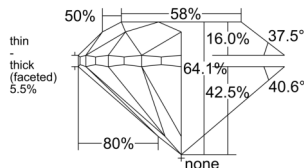

GIA®

FACSIMILE

GIA REPORT

7558548161

Verify this report at GIA.edu

GIA NATURAL DIAMOND DOSSIER®

June 24, 2026

GIA Report Number 7558548161

Shape and Cutting Style ..... Round Brilliant

Measurements ..... 4.94 - 4.98 x 3.18 mm

GRADING RESULTS

Carat Weight ..... 0.50 carat

Color Grade ..... D

Clarity Grade VS1

Cut Grade ..... Very Good

ADDITIONAL GRADING INFORMATION

Polish ..... Excellent

Symmetry ..... Excellent

Fluorescence ..... Medium Blue

Clarity Characteristics.....Crystal, Indented Natural, Pinpoint

Inscription(s): GIA 7558548161

PROPORTIONS

Profile to actual proportions

GRADING SCALES

GIA COLOR SCALE

COLORLESS	D
	E
	F
	G
	H
	I
	J
NEAR COLORLESS	K
	L
Faint	M
	N
	O
	P
Very Light	Q
	R
	S
	T
	U
	V
Light	W
	X
	Y
	Z

GIA CLARITY SCALE

FLAWLESS	VERY VERY SLIGHTLY INCLUDED	VS₁	VS₂	VS₁	VS₂	SI₁	SI₂	I₁	I₂	I₃					
											FLAWLESS	INTERNALLY FLAWLESS	VERY SLIGHTLY INCLUDED	SLIGHTLY INCLUDED	INCLUDED

GIA CUT SCALE

EXCELLENT
VERY GOOD
GOOD
FAIR
POOR