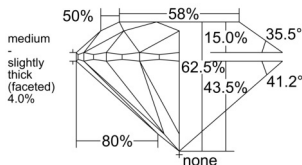

GIA®

FACSIMILE

GIA REPORT 7558542378

Verify this report at GIA.edu

GIA NATURAL DIAMOND DOSSIER®

June 20, 2026
GIA Report Number 7558542378
Shape and Cutting Style ..... Round Brilliant
Measurements ..... 4.39 - 4.42 x 2.75 mm

GRADING RESULTS

Carat Weight ..... 0.33 carat
Color Grade ..... G
Clarity Grade VS2
Cut Grade ..... Excellent

ADDITIONAL GRADING INFORMATION

Polish ..... Excellent
Symmetry ..... Excellent
Fluorescence ..... None
Clarity Characteristics ..... Cloud, Crystal
Inscription(s): GIA 7558542378

PROPORTIONS

GRADING SCALES

GIA COLOR SCALE

COLORED	D
	E
	F
	G
	H
	I
	J
NEAR COLORLESS	K
	L
	M
	N
	O
	P
	Q
	R
	S
	T
	U
	V
	W
	X
	Y
	Z

GIA CLARITY SCALE

FLAWLESS	INTERNAL FLAWLESS	
		FLAWLESS
VERY VERY SLIGHTLY INCLUDED	VVS₁	
	VVS₂	
VERY SLIGHTLY INCLUDED	VS₁	
	VS₂	
SLIGHTLY INCLUDED	SI₁	
	SI₂	
INCLUDED	I₁	
	I₂	
	I₃	

GIA CUT SCALE

EXCELLENT
VERY GOOD
GOOD
FAIR
POOR