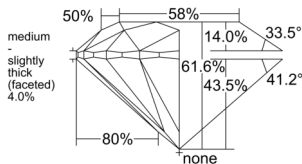

GIA®

FACSIMILE

GIA NATURAL DIAMOND DOSSIER®

June 22, 2026
GIA Report Number 7558542143
Shape and Cutting Style ..... Round Brilliant
Measurements ..... 4.28 - 4.31 x 2.65 mm

GRADING RESULTS

Carat Weight ..... 0.30 carat
Color Grade ..... E
Clarity Grade S11
Cut Grade ..... Excellent

ADDITIONAL GRADING INFORMATION

Polish ..... Excellent
Symmetry ..... Excellent
Fluorescence ..... Faint
Clarity Characteristics ..... Knot
Inscription(s): GIA 7558542143

GIA REPORT 7558542143

Verify this report at GIA.edu

PROPORTIONS

Profile to actual proportions